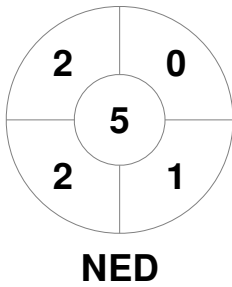

Fintro Hockey World League Semi-Final (Women)
21 Jun - 2 Jul 2017
Brussels (BEL)

Match Statistics

Match #	Date	Time	Pool / Class	Pitch
33	02 Jul 2017	18:00	Final	

Netherlands

Full Time	2 - 0
Third Period	1 - 0
Half-time	0 - 0
First Period	0 - 0

China

Penalty Corners

Circle Entries

Shots

Shots on Target

Possession %

Technical Delegate: PETITJEAN Sylvie (FRA)