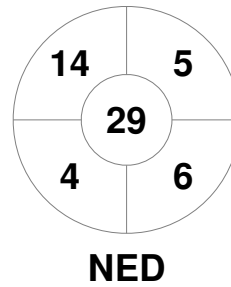

Fintro Hockey World League Semi-Final (Women)
21 Jun - 2 Jul 2017
Brussels (BEL)

Match Statistics

Match #	Date	Time	Pool / Class	Pitch
33	02 Jul 2017	18:00	Final	

Netherlands

Full Time	2 - 0
Third Period	1 - 0
Half-time	0 - 0
First Period	0 - 0

China

Penalty Corners

Circle Entries

Shots

Shots on Target

Possession %

Technical Delegate: PETITJEAN Sylvie (FRA)