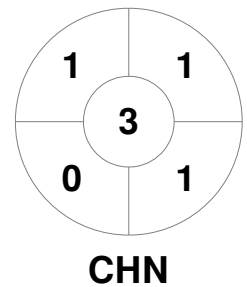

Fintro Hockey World League Semi-Final (Women)
21 Jun - 2 Jul 2017
Brussels (BEL)

Match Statistics

Match #	Date	Time	Pool / Class	Pitch
33	02 Jul 2017	18:00	Final	

Netherlands

Full Time	2 - 0
Third Period	1 - 0
Half-time	0 - 0
First Period	0 - 0

China

Penalty Corners

Circle Entries

Shots

Shots on Target

Possession %

Technical Delegate: PETITJEAN Sylvie (FRA)