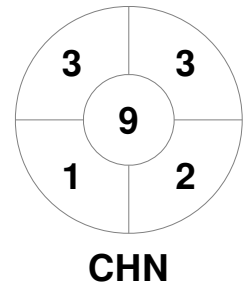

Fintro Hockey World League Semi-Final (Women)
21 Jun - 2 Jul 2017
Brussels (BEL)

Match Statistics

Match #	Date	Time	Pool / Class	Pitch
33	02 Jul 2017	18:00	Final	

Netherlands

Full Time	2 - 0
Third Period	1 - 0
Half-time	0 - 0
First Period	0 - 0

China

Penalty Corners

Circle Entries

Shots

Shots on Target

Possession %

Technical Delegate: PETITJEAN Sylvie (FRA)