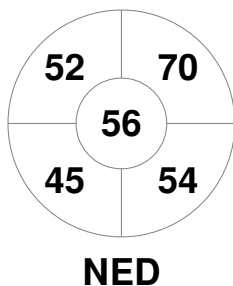

Fintro Hockey World League Semi-Final (Women)
21 Jun - 2 Jul 2017
Brussels (BEL)

Match Statistics

Match #	Date	Time	Pool / Class	Pitch
33	02 Jul 2017	18:00	Final	

Netherlands

Full Time	2 - 0
Third Period	1 - 0
Half-time	0 - 0
First Period	0 - 0

China

Penalty Corners

Circle Entries

Shots

Shots on Target

Possession %

Technical Delegate: PETITJEAN Sylvie (FRA)