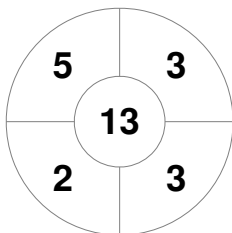

Fintro Hockey World League Semi-Final (Women)  
21 Jun - 2 Jul 2017  
Brussels (BEL)

Match Statistics

Match #	Date	Time	Pool / Class	Pitch
33	02 Jul 2017	18:00	Final	

Netherlands

Full Time	2 - 0
Third Period	1 - 0
Half-time	0 - 0
First Period	0 - 0

China

Penalty Corners

NED

CHN

Circle Entries

NED

CHN

Shots