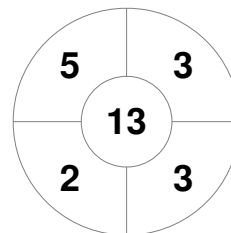

Shots on Target

NED