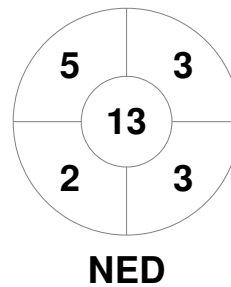

Fintro Hockey World League Semi-Final (Women)
21 Jun - 2 Jul 2017
Brussels (BEL)

Match Statistics

Match #	Date	Time	Pool / Class	Pitch
33	02 Jul 2017	18:00	Final	

Netherlands

Full Time	2 - 0
Third Period	1 - 0
Half-time	0 - 0
First Period	0 - 0

China

Penalty Corners

Circle Entries

Shots

Shots on Target

Possession %

Technical Delegate: PETITJEAN Sylvie (FRA)