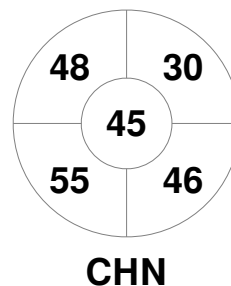

Fintro Hockey World League Semi-Final (Women)
21 Jun - 2 Jul 2017
Brussels (BEL)

Match Statistics

Match #	Date	Time	Pool / Class	Pitch
33	02 Jul 2017	18:00	Final	

Netherlands

Full Time	2 - 0
Third Period	1 - 0
Half-time	0 - 0
First Period	0 - 0

China

Penalty Corners

Circle Entries

Shots

Shots on Target

Possession %

Technical Delegate: PETITJEAN Sylvie (FRA)