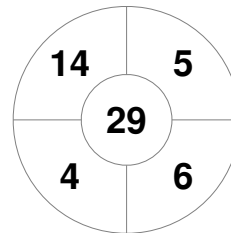

Fintro Hockey World League Semi-Final (Women)  
21 Jun - 2 Jul 2017  
Brussels (BEL)

Match Statistics

Match #	Date	Time	Pool / Class	Pitch
33	02 Jul 2017	18:00	Final	

Netherlands

Full Time	2 - 0
Third Period	1 - 0
Half-time	0 - 0
First Period	0 - 0

China

Penalty Corners

NED

CHN

Circle Entries

NED

CHN

Shots