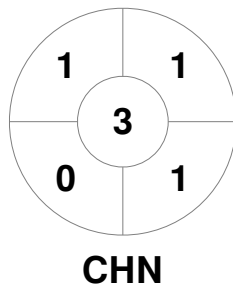

Fintro Hockey World League Semi-Final (Women)
21 Jun - 2 Jul 2017
Brussels (BEL)

Match Statistics

Match #	Date	Time	Pool / Class	Pitch
33	02 Jul 2017	18:00	Final	

Netherlands

Full Time	2 - 0
Third Period	1 - 0
Half-time	0 - 0
First Period	0 - 0

China

Penalty Corners

Circle Entries

Shots

Shots on Target

Possession %

Technical Delegate: PETITJEAN Sylvie (FRA)