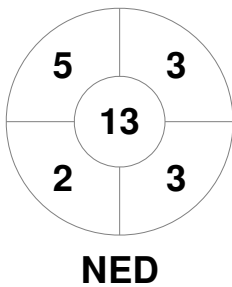

Fintro Hockey World League Semi-Final (Women)
21 Jun - 2 Jul 2017
Brussels (BEL)

Match Statistics

Match #	Date	Time	Pool / Class	Pitch
33	02 Jul 2017	18:00	Final	

Netherlands

Full Time	2 - 0
Third Period	1 - 0
Half-time	0 - 0
First Period	0 - 0

China

Penalty Corners

Circle Entries

Shots

Shots on Target

Possession %

Technical Delegate: PETITJEAN Sylvie (FRA)