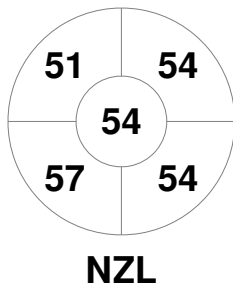

Fintro Hockey World League Semi-Final (Women)
21 Jun - 2 Jul 2017
Brussels (BEL)

Match Statistics

Match #	Date	Time	Pool / Class	Pitch
32	02 Jul 2017	15:45	3rd/4th Place	

New Zealand

Full Time	1 - 0
Third Period	0 - 0
Half-time	0 - 0
First Period	0 - 0

Korea

Penalty Corners

Circle Entries

Shots

Shots on Target

Possession %

Technical Delegate: PETITJEAN Sylvie (FRA)