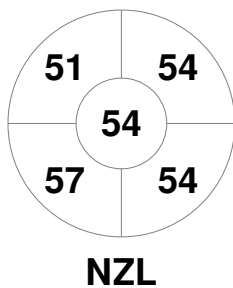

Fintro Hockey World League Semi-Final (Women)  
21 Jun - 2 Jul 2017  
Brussels (BEL)

Match Statistics

Match #	Date	Time	Pool / Class	Pitch
32	02 Jul 2017	15:45	3rd/4th Place	

New Zealand

Full Time	1 - 0
Third Period	0 - 0
Half-time	0 - 0
First Period	0 - 0

Korea

Penalty Corners

Circle Entries

Shots

Shots on Target

Possession %

Technical Delegate: PETITJEAN Sylvie (FRA)