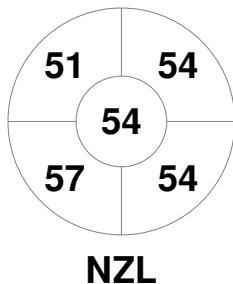

Fintro Hockey World League Semi-Final (Women)
21 Jun - 2 Jul 2017
Brussels (BEL)

Match Statistics

Match #	Date	Time	Pool / Class	Pitch
32	02 Jul 2017	15:45	3rd/4th Place	

New Zealand

Full Time	1 - 0
Third Period	0 - 0
Half-time	0 - 0
First Period	0 - 0

Korea

Penalty Corners

Circle Entries

Shots

Shots on Target

Possession %

Technical Delegate: PETITJEAN Sylvie (FRA)