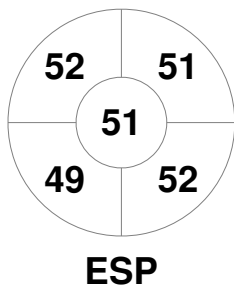

Fintro Hockey World League Semi-Final (Women)
21 Jun - 2 Jul 2017
Brussels (BEL)

Match Statistics

Match #	Date	Time	Pool / Class	Pitch
30	02 Jul 2017	11:15	7th/8th Place	

Spain	Full Time	1 - 1	Belgium
	Third Period	1 - 0	
	Half-time	1 - 0	
	First Period	0 - 0	
	Shootout	4 - 1	

Penalty Corners

Circle Entries

Shots

Shots on Target

Possession %

Technical Delegate: PETITJEAN Sylvie (FRA)