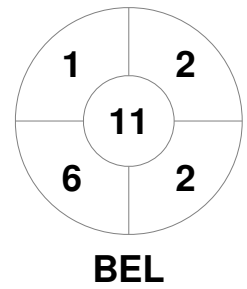

Circle Entries