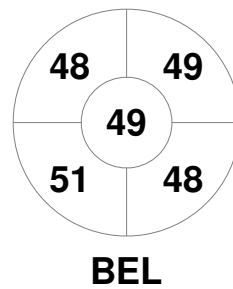

Fintro Hockey World League Semi-Final (Women)
21 Jun - 2 Jul 2017
Brussels (BEL)

Match Statistics

Match #	Date	Time	Pool / Class	Pitch
30	02 Jul 2017	11:15	7th/8th Place	

Spain	Full Time	1 - 1	Belgium
	Third Period	1 - 0	
	Half-time	1 - 0	
	First Period	0 - 0	
	Shootout	4 - 1	

Penalty Corners

Circle Entries

Shots

Shots on Target

Possession %

Technical Delegate: PETITJEAN Sylvie (FRA)