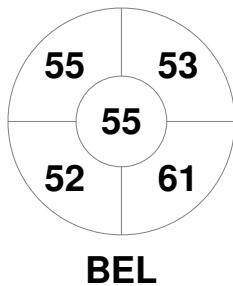

Fintro Hockey World League Semi-Final (Women)
21 Jun - 2 Jul 2017
Brussels (BEL)

Match Statistics

Match #	Date	Time	Pool / Class	Pitch
27	01 Jul 2017	13:30	5 / 8 Place	

Belgium

Full Time	1 - 5
Third Period	1 - 4
Half-time	0 - 3
First Period	0 - 1

Australia

Penalty Corners

Circle Entries

Shots

Shots on Target

Possession %

Technical Delegate: PETITJEAN Sylvie (FRA)