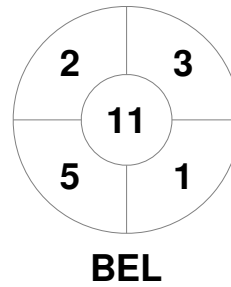

Circle Entries