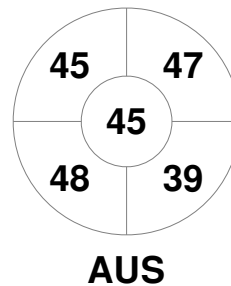

Fintro Hockey World League Semi-Final (Women)
21 Jun - 2 Jul 2017
Brussels (BEL)

Match Statistics

Match #	Date	Time	Pool / Class	Pitch
27	01 Jul 2017	13:30	5 / 8 Place	

Belgium

Full Time	1 - 5
Third Period	1 - 4
Half-time	0 - 3
First Period	0 - 1

Australia

Penalty Corners

Circle Entries

Shots

Shots on Target

Possession %

Technical Delegate: PETITJEAN Sylvie (FRA)