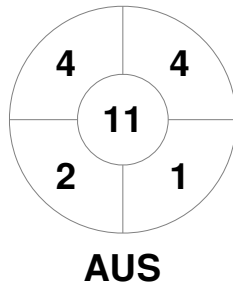

Fintro Hockey World League Semi-Final (Women)
21 Jun - 2 Jul 2017
Brussels (BEL)

Match Statistics

Match #	Date	Time	Pool / Class	Pitch
27	01 Jul 2017	13:30	5 / 8 Place	

Belgium

Full Time	1 - 5
Third Period	1 - 4
Half-time	0 - 3
First Period	0 - 1

Australia

Penalty Corners

Circle Entries

Shots

Shots on Target

Possession %

Technical Delegate: PETITJEAN Sylvie (FRA)