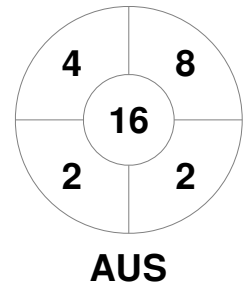

Circle Entries