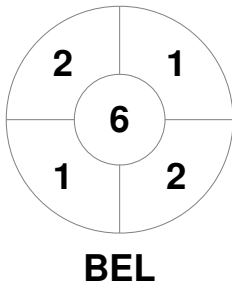

Fintro Hockey World League Semi-Final (Women)
21 Jun - 2 Jul 2017
Brussels (BEL)

Match Statistics

Match #	Date	Time	Pool / Class	Pitch
27	01 Jul 2017	13:30	5 / 8 Place	

Belgium

Full Time	1 - 5
Third Period	1 - 4
Half-time	0 - 3
First Period	0 - 1

Australia

Penalty Corners

Circle Entries

Shots

Shots on Target

Possession %

Technical Delegate: PETITJEAN Sylvie (FRA)