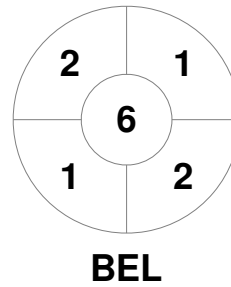

Fintro Hockey World League Semi-Final (Women)
21 Jun - 2 Jul 2017
Brussels (BEL)

Match Statistics

Match #	Date	Time	Pool / Class	Pitch
27	01 Jul 2017	13:30	5 / 8 Place	

Belgium

Full Time	1 - 5
Third Period	1 - 4
Half-time	0 - 3
First Period	0 - 1

Australia

Penalty Corners

Circle Entries

Shots

Shots on Target

Possession %

Technical Delegate: PETITJEAN Sylvie (FRA)