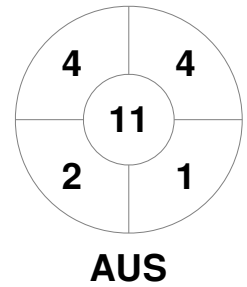

Fintro Hockey World League Semi-Final (Women)
21 Jun - 2 Jul 2017
Brussels (BEL)

Match Statistics

Match #	Date	Time	Pool / Class	Pitch
27	01 Jul 2017	13:30	5 / 8 Place	

Belgium

Full Time	1 - 5
Third Period	1 - 4
Half-time	0 - 3
First Period	0 - 1

Australia

Penalty Corners

Circle Entries

Shots

Shots on Target

Possession %

Technical Delegate: PETITJEAN Sylvie (FRA)