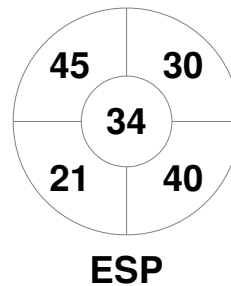

Possession %

Technical Delegate: PETITJEAN Sylvie (FRA)