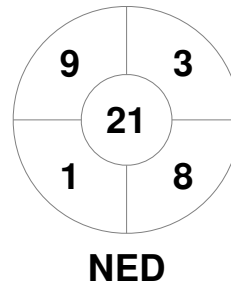

Fintro Hockey World League Semi-Final (Women)  
21 Jun - 2 Jul 2017  
Brussels (BEL)

Match Statistics

| Match # | Date        | Time  | Pool / Class | Pitch |
|---------|-------------|-------|--------------|-------|
| 22      | 29 Jun 2017 | 17:45 | QF           |       |

Netherlands

|              |       |
|--------------|-------|
| Full Time    | 2 - 0 |
| Third Period | 2 - 0 |
| Half-time    | 1 - 0 |
| First Period | 1 - 0 |

Spain

Penalty Corners

Circle Entries

Shots

Shots on Target