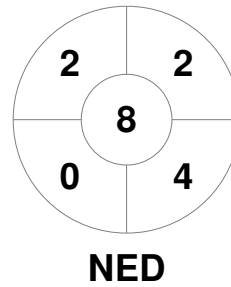

Fintro Hockey World League Semi-Final (Women)  
21 Jun - 2 Jul 2017  
Brussels (BEL)

Match Statistics

| Match # | Date        | Time  | Pool / Class | Pitch |
|---------|-------------|-------|--------------|-------|
| 22      | 29 Jun 2017 | 17:45 | QF           |       |

Netherlands

|              |       |
|--------------|-------|
| Full Time    | 2 - 0 |
| Third Period | 2 - 0 |
| Half-time    | 1 - 0 |
| First Period | 1 - 0 |

Spain

Penalty Corners

Circle Entries

Shots

Shots on Target