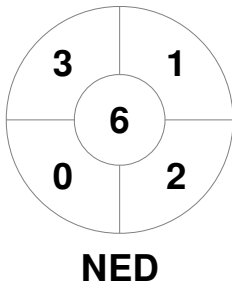

Fintro Hockey World League Semi-Final (Women)  
21 Jun - 2 Jul 2017  
Brussels (BEL)

Match Statistics

| Match # | Date        | Time  | Pool / Class | Pitch |
|---------|-------------|-------|--------------|-------|
| 22      | 29 Jun 2017 | 17:45 | QF           |       |

Netherlands

|              |       |
|--------------|-------|
| Full Time    | 2 - 0 |
| Third Period | 2 - 0 |
| Half-time    | 1 - 0 |
| First Period | 1 - 0 |

Spain

Penalty Corners

Circle Entries

Shots

Shots on Target