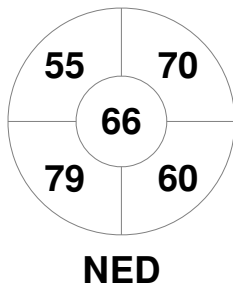

Possession %

Technical Delegate: PETITJEAN Sylvie (FRA)