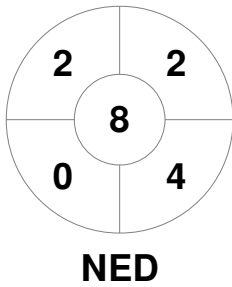

Fintro Hockey World League Semi-Final (Women)  
21 Jun - 2 Jul 2017  
Brussels (BEL)

Match Statistics

| Match # | Date        | Time  | Pool / Class | Pitch |
|---------|-------------|-------|--------------|-------|
| 22      | 29 Jun 2017 | 17:45 | QF           |       |

Netherlands

|              |       |
|--------------|-------|
| Full Time    | 2 - 0 |
| Third Period | 2 - 0 |
| Half-time    | 1 - 0 |
| First Period | 1 - 0 |

Spain

Penalty Corners

Circle Entries

Shots

Shots on Target