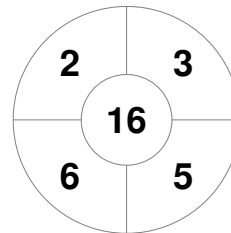

Fintro Hockey World League Semi-Final (Women)
21 Jun - 2 Jul 2017
Brussels (BEL)

Match Statistics

Match #	Date	Time	Pool / Class	Pitch
25	29 Jun 2017	15:30	QF	

Australia

Full Time	0 - 2
Third Period	0 - 1
Half-time	0 - 0
First Period	0 - 0

China

Penalty Corners

AUS

CHN

Circle Entries

AUS

CHN

Shots