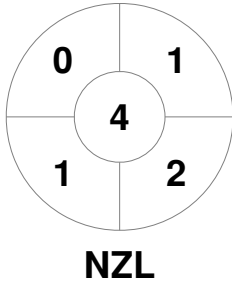

Penalty Corners