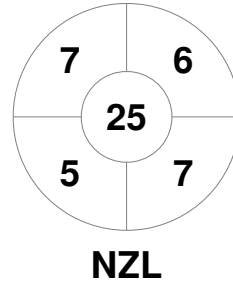

Circle Entries