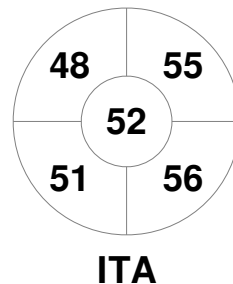

Fintro Hockey World League Semi-Final (Women)  
21 Jun - 2 Jul 2017  
Brussels (BEL)

Match Statistics

Match #	Date	Time	Pool / Class	Pitch
23	29 Jun 2017	13:15	QF	

New Zealand

Full Time	2 - 0
Third Period	2 - 0
Half-time	1 - 0
First Period	1 - 0

Italy

Penalty Corners

Circle Entries

Shots

Shots on Target

Possession %

Technical Delegate: PETITJEAN Sylvie (FRA)