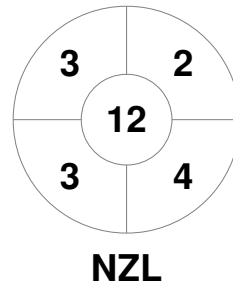

Fintro Hockey World League Semi-Final (Women)  
21 Jun - 2 Jul 2017  
Brussels (BEL)

Match Statistics

Match #	Date	Time	Pool / Class	Pitch
23	29 Jun 2017	13:15	QF	

New Zealand

Full Time	2 - 0
Third Period	2 - 0
Half-time	1 - 0
First Period	1 - 0

Italy

Penalty Corners

Circle Entries

Shots

Shots on Target

Possession %

Technical Delegate: PETITJEAN Sylvie (FRA)