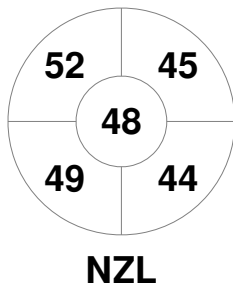

Fintro Hockey World League Semi-Final (Women)  
21 Jun - 2 Jul 2017  
Brussels (BEL)

Match Statistics

Match #	Date	Time	Pool / Class	Pitch
23	29 Jun 2017	13:15	QF	

New Zealand

Full Time	2 - 0
Third Period	2 - 0
Half-time	1 - 0
First Period	1 - 0

Italy

Penalty Corners

Circle Entries

Shots

Shots on Target

Possession %

Technical Delegate: PETITJEAN Sylvie (FRA)