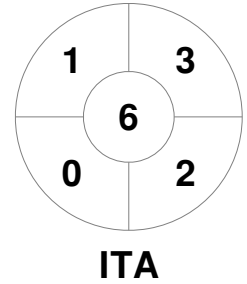

Circle Entries