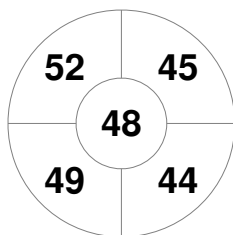

Penalty Corners

NZL

ITA

Circle Entries

NZL

ITA

Shots

NZL

ITA

Shots on Target

NZL

ITA

Possession %

NZL

ITA

Technical Delegate: PETITJEAN Sylvie (FRA)