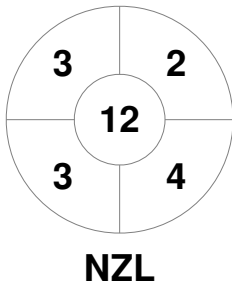

Fintro Hockey World League Semi-Final (Women)  
21 Jun - 2 Jul 2017  
Brussels (BEL)

Match Statistics

Match #	Date	Time	Pool / Class	Pitch
23	29 Jun 2017	13:15	QF	

New Zealand

Full Time	2 - 0
Third Period	2 - 0
Half-time	1 - 0
First Period	1 - 0

Italy

Penalty Corners

Circle Entries

Shots

Shots on Target

Possession %

Technical Delegate: PETITJEAN Sylvie (FRA)