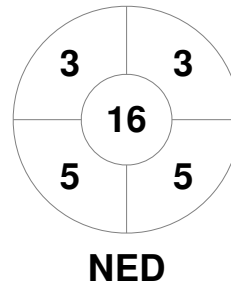

Fintro Hockey World League Semi-Final (Women)  
21 Jun - 2 Jul 2017  
Brussels (BEL)

Match Statistics

Match #	Date	Time	Pool / Class	Pitch
19	27 Jun 2017	18:00	Pool A	

Netherlands

Full Time	5 - 0
Third Period	4 - 0
Half-time	2 - 0
First Period	1 - 0

Italy

Penalty Corners

Circle Entries

Shots

Shots on Target

Possession %