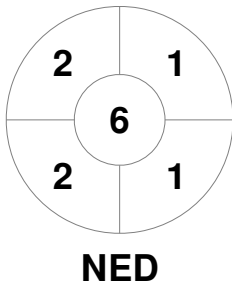

Fintro Hockey World League Semi-Final (Women)  
21 Jun - 2 Jul 2017  
Brussels (BEL)

Match Statistics

Match #	Date	Time	Pool / Class	Pitch
19	27 Jun 2017	18:00	Pool A	

Netherlands

Full Time	5 - 0
Third Period	4 - 0
Half-time	2 - 0
First Period	1 - 0

Italy

Penalty Corners

Circle Entries

Shots

Shots on Target

Possession %