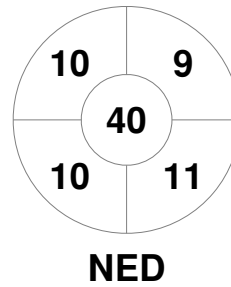

Fintro Hockey World League Semi-Final (Women)  
21 Jun - 2 Jul 2017  
Brussels (BEL)

Match Statistics

Match #	Date	Time	Pool / Class	Pitch
19	27 Jun 2017	18:00	Pool A	

Netherlands

Full Time	5 - 0
Third Period	4 - 0
Half-time	2 - 0
First Period	1 - 0