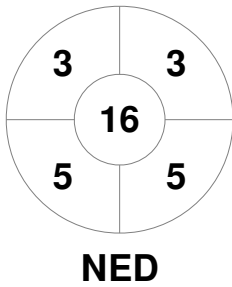

Fintro Hockey World League Semi-Final (Women)  
21 Jun - 2 Jul 2017  
Brussels (BEL)

Match Statistics

Match #	Date	Time	Pool / Class	Pitch
19	27 Jun 2017	18:00	Pool A	

Netherlands

Full Time	5 - 0
Third Period	4 - 0
Half-time	2 - 0
First Period	1 - 0

Italy

Penalty Corners

Circle Entries

Shots

Shots on Target

Possession %