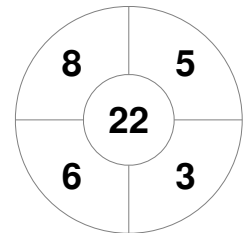

Match Statistics

Match #	Date	Time	Pool / Class	Pitch
15	25 Jun 2017	18:00	Pool A	

China

Full Time	0 - 1
Third Period	0 - 0
Half-time	0 - 0
First Period	0 - 0

Netherlands

Penalty Corners

CHN

NED

Circle Entries

CHN

NED

Shots

CHN

NED

Shots on Target

CHN