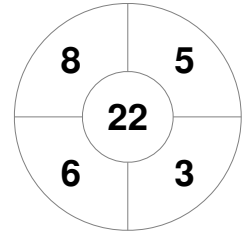

Match Statistics

Match #	Date	Time	Pool / Class	Pitch
15	25 Jun 2017	18:00	Pool A	

China

Full Time	0 - 1
Third Period	0 - 0
Half-time	0 - 0
First Period	0 - 0

Netherlands

Penalty Corners

CHN

NED

Circle Entries

CHN

NED

Shots

CHN

NED

Shots on Target

CHN