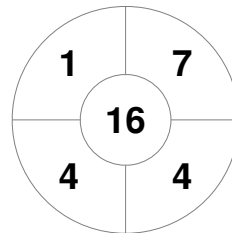

Fintro Hockey World League Semi-Final (Women)  
21 Jun - 2 Jul 2017  
Brussels (BEL)

Match Statistics

Match #	Date	Time	Pool / Class	Pitch
13	25 Jun 2017	14:00	Pool B	

Australia

Full Time	4 - 1
Third Period	3 - 1
Half-time	1 - 0
First Period	0 - 0

Spain

Penalty Corners

AUS

ESP

Circle Entries

AUS

ESP

Shots