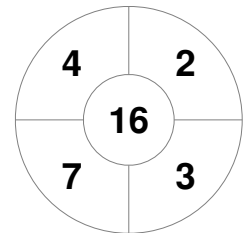

Fintro Hockey World League Semi-Final (Women)  
21 Jun - 2 Jul 2017  
Brussels (BEL)

Match Statistics

Match #	Date	Time	Pool / Class	Pitch
13	25 Jun 2017	14:00	Pool B	

Australia

Full Time	4 - 1
Third Period	3 - 1
Half-time	1 - 0
First Period	0 - 0

Spain

Penalty Corners

AUS

ESP

Circle Entries

AUS

ESP

Shots