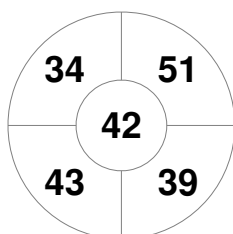

Fintro Hockey World League Semi-Final (Women)  
21 Jun - 2 Jul 2017  
Brussels (BEL)

Match Statistics

Match #	Date	Time	Pool / Class	Pitch
10	24 Jun 2017	16:00	Pool B	

<b>Malaysia</b>	Full Time	<b>0 - 9</b>	<b>Belgium</b>
	Third Period	<b>0 - 6</b>	
	Half-time	<b>0 - 3</b>	
	First Period	<b>0 - 2</b>	

Penalty Corners

**MAS**

**BEL**

Circle Entries

**MAS**

**BEL**

Shots

**MAS**

**BEL**

Shots on Target

**MAS**

**BEL**

Possession %

**MAS**

**BEL**

Technical Delegate: PETITJEAN Sylvie (FRA)