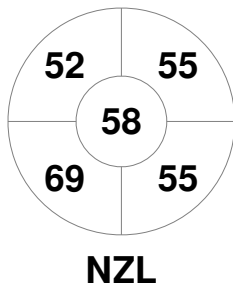

Fintro Hockey World League Semi-Final (Women)
21 Jun - 2 Jul 2017
Brussels (BEL)

Match Statistics

Match #	Date	Time	Pool / Class	Pitch
9	24 Jun 2017	14:00	Pool B	

New Zealand

Full Time	2 - 0
Third Period	1 - 0
Half-time	1 - 0
First Period	1 - 0

Australia

Penalty Corners

Circle Entries

Shots

Shots on Target

Possession %

Technical Delegate: PETITJEAN Sylvie (FRA)