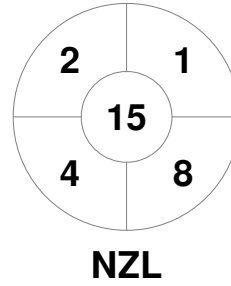

Circle Entries