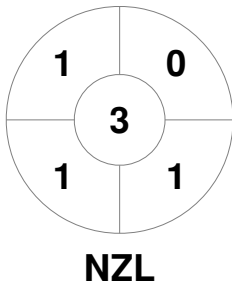

Fintro Hockey World League Semi-Final (Women)
21 Jun - 2 Jul 2017
Brussels (BEL)

Match Statistics

Match #	Date	Time	Pool / Class	Pitch
9	24 Jun 2017	14:00	Pool B	

New Zealand

Full Time	2 - 0
Third Period	1 - 0
Half-time	1 - 0
First Period	1 - 0

Australia

Penalty Corners

Circle Entries

Shots

Shots on Target

Possession %