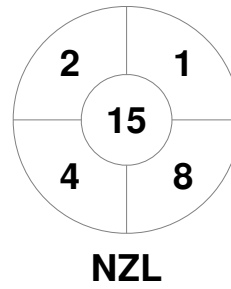

Fintro Hockey World League Semi-Final (Women)
21 Jun - 2 Jul 2017
Brussels (BEL)

Match Statistics

Match #	Date	Time	Pool / Class	Pitch
9	24 Jun 2017	14:00	Pool B	

New Zealand

Full Time	2 - 0
Third Period	1 - 0
Half-time	1 - 0
First Period	1 - 0

Australia

Penalty Corners

Circle Entries

Shots

Shots on Target

Possession %