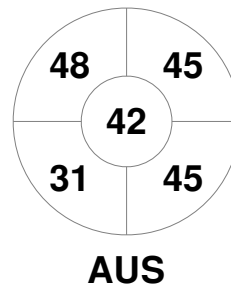

Fintro Hockey World League Semi-Final (Women)
21 Jun - 2 Jul 2017
Brussels (BEL)

Match Statistics

Match #	Date	Time	Pool / Class	Pitch
9	24 Jun 2017	14:00	Pool B	

New Zealand

Full Time	2 - 0
Third Period	1 - 0
Half-time	1 - 0
First Period	1 - 0

Australia

Penalty Corners

Circle Entries

Shots

Shots on Target

Possession %

Technical Delegate: PETITJEAN Sylvie (FRA)