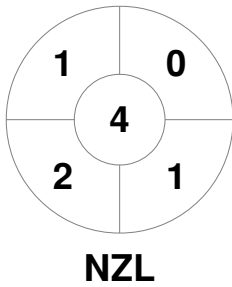

Fintro Hockey World League Semi-Final (Women)
21 Jun - 2 Jul 2017
Brussels (BEL)

Match Statistics

Match #	Date	Time	Pool / Class	Pitch
9	24 Jun 2017	14:00	Pool B	

New Zealand

Full Time	2 - 0
Third Period	1 - 0
Half-time	1 - 0
First Period	1 - 0

Australia

Penalty Corners

Circle Entries

Shots

Shots on Target

Possession %