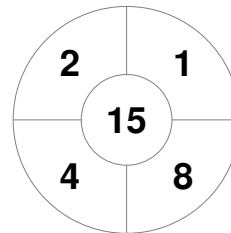

Fintro Hockey World League Semi-Final (Women)
21 Jun - 2 Jul 2017
Brussels (BEL)

Match Statistics

Match #	Date	Time	Pool / Class	Pitch
9	24 Jun 2017	14:00	Pool B	

New Zealand

Full Time	2 - 0
Third Period	1 - 0
Half-time	1 - 0
First Period	1 - 0

Australia

Penalty Corners

NZL

AUS

Circle Entries

NZL

AUS

Shots