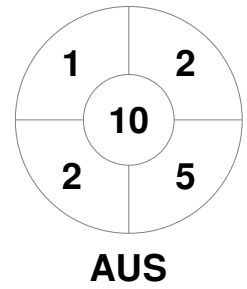

Fintro Hockey World League Semi-Final (Women)
21 Jun - 2 Jul 2017
Brussels (BEL)

Match Statistics

Match #	Date	Time	Pool / Class	Pitch
9	24 Jun 2017	14:00	Pool B	

New Zealand

Full Time	2 - 0
Third Period	1 - 0
Half-time	1 - 0
First Period	1 - 0

Australia

Penalty Corners

Circle Entries

Shots

Shots on Target

Possession %