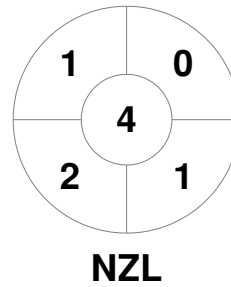

Fintro Hockey World League Semi-Final (Women)
21 Jun - 2 Jul 2017
Brussels (BEL)

Match Statistics

Match #	Date	Time	Pool / Class	Pitch
9	24 Jun 2017	14:00	Pool B	

New Zealand

Full Time	2 - 0
Third Period	1 - 0
Half-time	1 - 0
First Period	1 - 0

Australia

Penalty Corners

Circle Entries

Shots

Shots on Target

Possession %