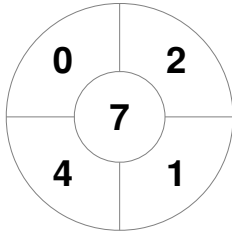

Penalty Corners

CHN