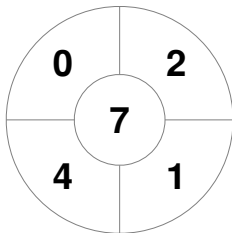

Penalty Corners

CHN