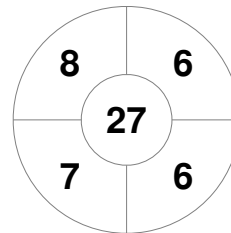

Fintro Hockey World League Semi-Final (Women)  
21 Jun - 2 Jul 2017  
Brussels (BEL)

Match Statistics

Match #	Date	Time	Pool / Class	Pitch
6	22 Jun 2017	16:00	Pool A	

China

Full Time	1 - 1
Third Period	0 - 1
Half-time	0 - 1
First Period	0 - 1

Scotland

Penalty Corners

CHN

SCO

Circle Entries

CHN

SCO

Shots