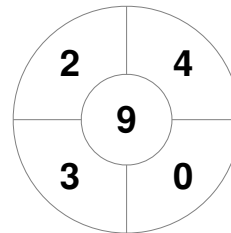

Shots on Target

CHN