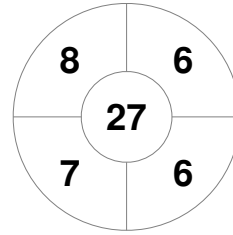

Fintro Hockey World League Semi-Final (Women)
21 Jun - 2 Jul 2017
Brussels (BEL)

Match Statistics

Match #	Date	Time	Pool / Class	Pitch
6	22 Jun 2017	16:00	Pool A	

China

Full Time	1 - 1
Third Period	0 - 1
Half-time	0 - 1
First Period	0 - 1

Scotland

Penalty Corners

CHN

SCO

Circle Entries

CHN

SCO

Shots