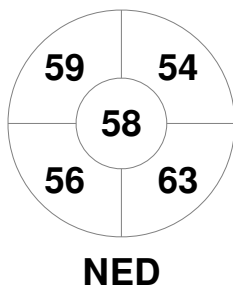

Fintro Hockey World League Semi-Final (Women)
21 Jun - 2 Jul 2017
Brussels (BEL)

Match Statistics

Match #	Date	Time	Pool / Class	Pitch
3	21 Jun 2017	18:00	Pool A	

Netherlands

Full Time	4 - 0
Third Period	3 - 0
Half-time	2 - 0
First Period	2 - 0

Scotland

Penalty Corners

Circle Entries

Shots

Shots on Target

Possession %

Technical Delegate: PETITJEAN Sylvie (FRA)