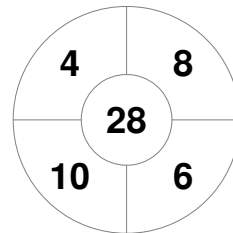

Fintro Hockey World League Semi-Final (Women)
21 Jun - 2 Jul 2017
Brussels (BEL)

Match Statistics

Match #	Date	Time	Pool / Class	Pitch
1	21 Jun 2017	14:00	Pool A	

China

Full Time	2 - 2
Third Period	1 - 1
Half-time	1 - 1
First Period	1 - 0

Italy

Penalty Corners

CHN

ITA

Circle Entries

CHN

ITA

Shots