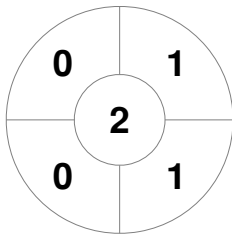

Hero Hockey World League Semi-Final (Men)  
15 - 25 Jun 2017  
London (ENG)

Match Statistics

Match #	Date	Time	Pool / Class	Pitch
32	25 Jun 2017	14:00	3rd/4th Place	

Malaysia

Full Time	1 - 4
Third Period	0 - 3
Half-time	0 - 3
First Period	0 - 2

England

Penalty Corners

MAS

ENG

Circle Entries

MAS

ENG

Shots