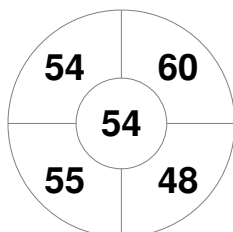

Hero Hockey World League Semi-Final (Men)  
15 - 25 Jun 2017  
London (ENG)

Match Statistics

Match #	Date	Time	Pool / Class	Pitch
32	25 Jun 2017	14:00	3rd/4th Place	

Malaysia

Full Time	1 - 4
Third Period	0 - 3
Half-time	0 - 3
First Period	0 - 2

England

Penalty Corners

MAS

ENG

Circle Entries

MAS

ENG

Shots

MAS

ENG

Shots on Target

MAS

ENG

Possession %

MAS

ENG