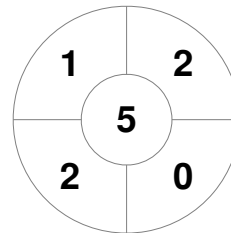

Hero Hockey World League Semi-Final (Men)  
15 - 25 Jun 2017  
London (ENG)

Match Statistics

Match #	Date	Time	Pool / Class	Pitch
32	25 Jun 2017	14:00	3rd/4th Place	

Malaysia

Full Time	1 - 4
Third Period	0 - 3
Half-time	0 - 3
First Period	0 - 2

England

Penalty Corners

MAS

ENG

Circle Entries

MAS

ENG

Shots

MAS

ENG

Shots on Target

MAS

ENG

Possession %

MAS

ENG