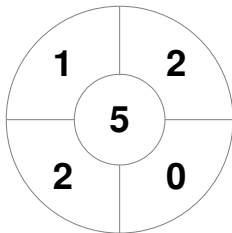

Hero Hockey World League Semi-Final (Men)  
15 - 25 Jun 2017  
London (ENG)

Match Statistics

Match #	Date	Time	Pool / Class	Pitch
32	25 Jun 2017	14:00	3rd/4th Place	

Malaysia

Full Time	1 - 4
Third Period	0 - 3
Half-time	0 - 3
First Period	0 - 2

England

Penalty Corners

MAS

ENG

Circle Entries

MAS

ENG

Shots

MAS

ENG

Shots on Target

MAS

ENG

Possession %

MAS

ENG