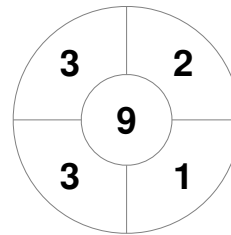

Hero Hockey World League Semi-Final (Men)  
15 - 25 Jun 2017  
London (ENG)

Match Statistics

Match #	Date	Time	Pool / Class	Pitch
32	25 Jun 2017	14:00	3rd/4th Place	

Malaysia

Full Time	1 - 4
Third Period	0 - 3
Half-time	0 - 3
First Period	0 - 2

England

Penalty Corners

MAS

ENG

Circle Entries

MAS

ENG

Shots