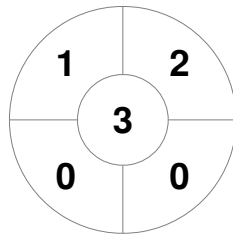

Hero Hockey World League Semi-Final (Men)  
15 - 25 Jun 2017  
London (ENG)

Match Statistics

Match #	Date	Time	Pool / Class	Pitch
32	25 Jun 2017	14:00	3rd/4th Place	

Malaysia

Full Time	1 - 4
Third Period	0 - 3
Half-time	0 - 3
First Period	0 - 2

England

Penalty Corners

MAS

ENG

Circle Entries

MAS

ENG

Shots