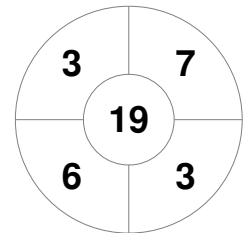

Hero Hockey World League Semi-Final (Men)  
15 - 25 Jun 2017  
London (ENG)

Match Statistics

Match #	Date	Time	Pool / Class	Pitch
32	25 Jun 2017	14:00	3rd/4th Place	

Malaysia

Full Time	1 - 4
Third Period	0 - 3
Half-time	0 - 3
First Period	0 - 2

England

Penalty Corners

MAS

ENG

Circle Entries

MAS

ENG

Shots

MAS

ENG

Shots on Target

MAS

ENG

Possession %

MAS

ENG