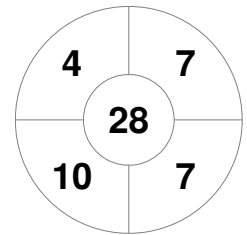

Hero Hockey World League Semi-Final (Men)  
15 - 25 Jun 2017  
London (ENG)

Match Statistics

Match #	Date	Time	Pool / Class	Pitch
32	25 Jun 2017	14:00	3rd/4th Place	

Malaysia

Full Time	1 - 4
Third Period	0 - 3
Half-time	0 - 3
First Period	0 - 2

England

Penalty Corners

MAS

ENG

Circle Entries

MAS

ENG

Shots