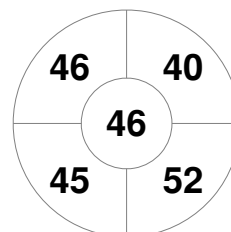

Hero Hockey World League Semi-Final (Men)  
15 - 25 Jun 2017  
London (ENG)

Match Statistics

Match #	Date	Time	Pool / Class	Pitch
32	25 Jun 2017	14:00	3rd/4th Place	

Malaysia

Full Time	1 - 4
Third Period	0 - 3
Half-time	0 - 3
First Period	0 - 2

England

Penalty Corners

MAS

ENG

Circle Entries

MAS

ENG

Shots

MAS

ENG

Shots on Target

MAS

ENG

Possession %

MAS

ENG