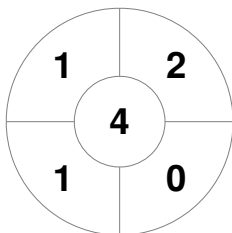

Hero Hockey World League Semi-Final (Men)
15 - 25 Jun 2017
London (ENG)

Match Statistics

Match #	Date	Time	Pool / Class	Pitch
29	24 Jun 2017	16:15	Semi Final	

England

Full Time	0 - 2
Third Period	0 - 1
Half-time	0 - 0
First Period	0 - 0

Netherlands

Penalty Corners

ENG

NED

Circle Entries

ENG

NED

Shots