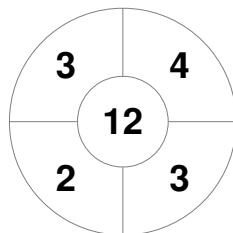

Hero Hockey World League Semi-Final (Men)
15 - 25 Jun 2017
London (ENG)

Match Statistics

Match #	Date	Time	Pool / Class	Pitch
29	24 Jun 2017	16:15	Semi Final	

England

Full Time	0 - 2
Third Period	0 - 1
Half-time	0 - 0
First Period	0 - 0

Netherlands

Penalty Corners

ENG

NED

Circle Entries

ENG

NED

Shots

ENG

NED

Shots on Target

ENG

NED

Possession %

ENG

NED