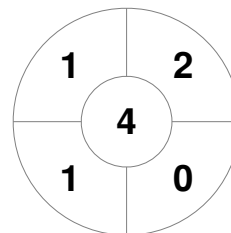

Shots on Target

ENG