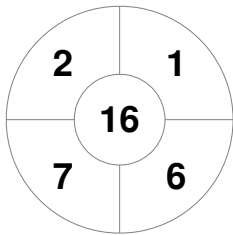

Hero Hockey World League Semi-Final (Men)
15 - 25 Jun 2017
London (ENG)

Match Statistics

Match #	Date	Time	Pool / Class	Pitch
20	20 Jun 2017	20:00	Pool A	

England

Full Time	7 - 2
Third Period	4 - 2
Half-time	2 - 1
First Period	1 - 0

Korea

Penalty Corners

ENG

KOR

Circle Entries

ENG

KOR

Shots