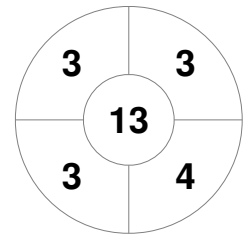

Hero Hockey World League Semi-Final (Men)
15 - 25 Jun 2017
London (ENG)

Match Statistics

Match #	Date	Time	Pool / Class	Pitch
20	20 Jun 2017	20:00	Pool A	

England

Full Time	7 - 2
Third Period	4 - 2
Half-time	2 - 1
First Period	1 - 0

Korea

Penalty Corners

ENG

KOR

Circle Entries

ENG

KOR

Shots