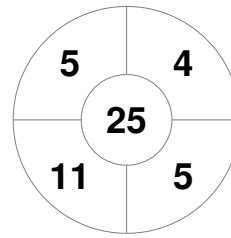

Hero Hockey World League Semi-Final (Men)  
15 - 25 Jun 2017  
London (ENG)

Match Statistics

Match #	Date	Time	Pool / Class	Pitch
20	20 Jun 2017	20:00	Pool A	

England

Full Time	7 - 2
Third Period	4 - 2
Half-time	2 - 1
First Period	1 - 0

Korea

Penalty Corners

ENG

KOR

Circle Entries

ENG

KOR

Shots