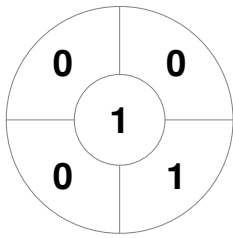

Hero Hockey World League Semi-Final (Men)
15 - 25 Jun 2017
London (ENG)

Match Statistics

Match #	Date	Time	Pool / Class	Pitch
20	20 Jun 2017	20:00	Pool A	

England

Full Time	7 - 2
Third Period	4 - 2
Half-time	2 - 1
First Period	1 - 0

Korea

Penalty Corners

ENG

KOR

Circle Entries

ENG

KOR

Shots