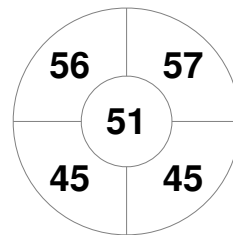

Hero Hockey World League Semi-Final (Men)
15 - 25 Jun 2017
London (ENG)

Match Statistics

Match #	Date	Time	Pool / Class	Pitch
20	20 Jun 2017	20:00	Pool A	

England

Full Time	7 - 2
Third Period	4 - 2
Half-time	2 - 1
First Period	1 - 0

Korea

Penalty Corners

ENG

KOR

Circle Entries

ENG

KOR

Shots

ENG

KOR

Shots on Target

ENG

KOR

Possession %

ENG

KOR