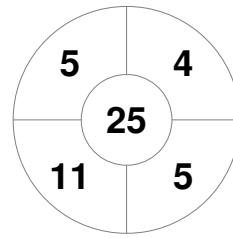

Hero Hockey World League Semi-Final (Men)
15 - 25 Jun 2017
London (ENG)

Match Statistics

Match #	Date	Time	Pool / Class	Pitch
20	20 Jun 2017	20:00	Pool A	

England

Full Time	7 - 2
Third Period	4 - 2
Half-time	2 - 1
First Period	1 - 0

Korea

Penalty Corners

ENG

KOR

Circle Entries

ENG

KOR

Shots