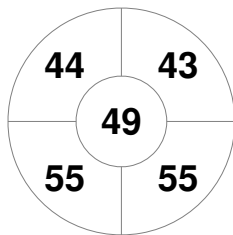

Possession %

ENG