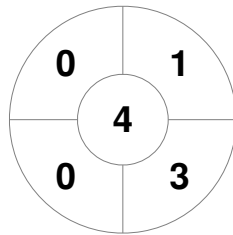

Hero Hockey World League Semi-Final (Men)
15 - 25 Jun 2017
London (ENG)

Match Statistics

Match #	Date	Time	Pool / Class	Pitch
20	20 Jun 2017	20:00	Pool A	

England

Full Time	7 - 2
Third Period	4 - 2
Half-time	2 - 1
First Period	1 - 0

Korea

Penalty Corners

ENG

KOR

Circle Entries

ENG

KOR

Shots

ENG

KOR

Shots on Target

ENG

KOR

Possession %

ENG

KOR