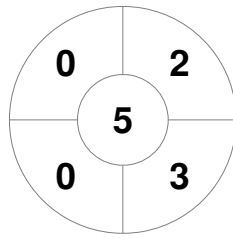

Hero Hockey World League Semi-Final (Men)  
15 - 25 Jun 2017  
London (ENG)

Match Statistics

Match #	Date	Time	Pool / Class	Pitch
20	20 Jun 2017	20:00	Pool A	

England

Full Time	7 - 2
Third Period	4 - 2
Half-time	2 - 1
First Period	1 - 0

Korea

Penalty Corners

ENG

KOR

Circle Entries

ENG

KOR

Shots