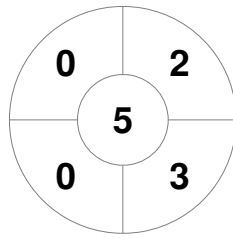

Hero Hockey World League Semi-Final (Men)
15 - 25 Jun 2017
London (ENG)

Match Statistics

Match #	Date	Time	Pool / Class	Pitch
20	20 Jun 2017	20:00	Pool A	

England

Full Time	7 - 2
Third Period	4 - 2
Half-time	2 - 1
First Period	1 - 0

Korea

Penalty Corners

ENG

KOR

Circle Entries

ENG

KOR

Shots