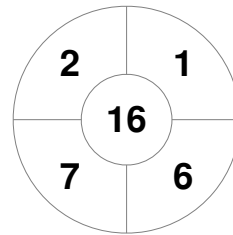

Shots on Target

ENG