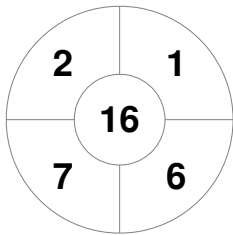

Hero Hockey World League Semi-Final (Men)  
15 - 25 Jun 2017  
London (ENG)

Match Statistics

Match #	Date	Time	Pool / Class	Pitch
20	20 Jun 2017	20:00	Pool A	

England

Full Time	7 - 2
Third Period	4 - 2
Half-time	2 - 1
First Period	1 - 0

Korea

Penalty Corners

ENG

KOR

Circle Entries

ENG

KOR

Shots