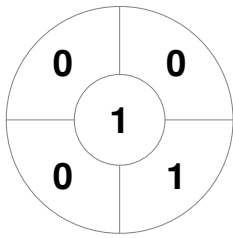

Hero Hockey World League Semi-Final (Men)  
15 - 25 Jun 2017  
London (ENG)

Match Statistics

Match #	Date	Time	Pool / Class	Pitch
20	20 Jun 2017	20:00	Pool A	

England

Full Time	7 - 2
Third Period	4 - 2
Half-time	2 - 1
First Period	1 - 0

Korea

Penalty Corners

ENG

KOR

Circle Entries

ENG

KOR

Shots