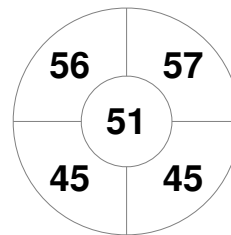

Hero Hockey World League Semi-Final (Men)
15 - 25 Jun 2017
London (ENG)

Match Statistics

Match #	Date	Time	Pool / Class	Pitch
20	20 Jun 2017	20:00	Pool A	

England

Full Time	7 - 2
Third Period	4 - 2
Half-time	2 - 1
First Period	1 - 0

Korea

Penalty Corners

ENG

KOR

Circle Entries

ENG

KOR

Shots

ENG

KOR

Shots on Target

ENG

KOR

Possession %

ENG

KOR