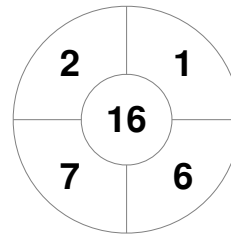

Shots on Target

ENG