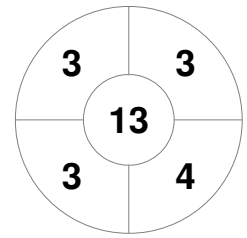

Hero Hockey World League Semi-Final (Men)  
15 - 25 Jun 2017  
London (ENG)

Match Statistics

Match #	Date	Time	Pool / Class	Pitch
20	20 Jun 2017	20:00	Pool A	

England

Full Time	7 - 2
Third Period	4 - 2
Half-time	2 - 1
First Period	1 - 0

Korea

Penalty Corners

ENG

KOR

Circle Entries

ENG

KOR

Shots