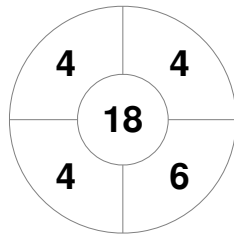

Hero Hockey World League Semi-Final (Men)
15 - 25 Jun 2017
London (ENG)

Match Statistics

Match #	Date	Time	Pool / Class	Pitch
19	20 Jun 2017	18:00	Pool A	

China

Full Time	1 - 5
Third Period	1 - 4
Half-time	0 - 4
First Period	0 - 2

Malaysia

Penalty Corners

CHN

MAS

Circle Entries

CHN

MAS

Shots

CHN

MAS

Shots on Target

CHN

MAS

Possession %

CHN

MAS