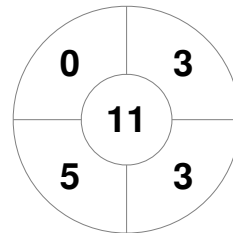

Shots on Target

CHN