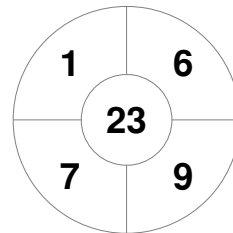

Hero Hockey World League Semi-Final (Men)
15 - 25 Jun 2017
London (ENG)

Match Statistics

Match #	Date	Time	Pool / Class	Pitch
19	20 Jun 2017	18:00	Pool A	

China

Full Time	1 - 5
Third Period	1 - 4
Half-time	0 - 4
First Period	0 - 2

Malaysia

Penalty Corners

CHN

MAS

Circle Entries

CHN

MAS

Shots