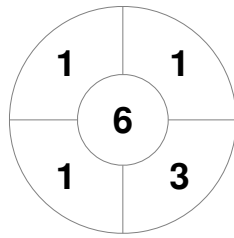

Hero Hockey World League Semi-Final (Men)
15 - 25 Jun 2017
London (ENG)

Match Statistics

Match #	Date	Time	Pool / Class	Pitch
19	20 Jun 2017	18:00	Pool A	

China

Full Time	1 - 5
Third Period	1 - 4
Half-time	0 - 4
First Period	0 - 2

Malaysia

Penalty Corners

CHN

MAS

Circle Entries

CHN

MAS

Shots