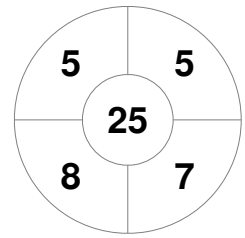

Hero Hockey World League Semi-Final (Men)
15 - 25 Jun 2017
London (ENG)

Match Statistics

Match #	Date	Time	Pool / Class	Pitch
19	20 Jun 2017	18:00	Pool A	

China

Full Time	1 - 5
Third Period	1 - 4
Half-time	0 - 4
First Period	0 - 2

Malaysia

Penalty Corners

CHN

MAS

Circle Entries

CHN

MAS

Shots