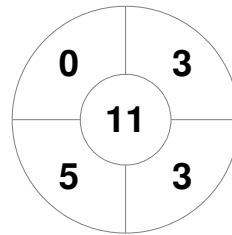

Shots on Target

CHN