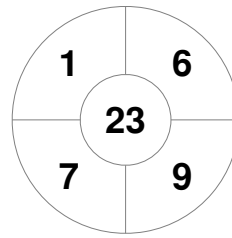

Hero Hockey World League Semi-Final (Men)
15 - 25 Jun 2017
London (ENG)

Match Statistics

Match #	Date	Time	Pool / Class	Pitch
19	20 Jun 2017	18:00	Pool A	

China

Full Time	1 - 5
Third Period	1 - 4
Half-time	0 - 4
First Period	0 - 2

Malaysia

Penalty Corners

CHN

MAS

Circle Entries

CHN

MAS

Shots