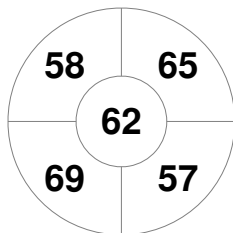

Hero Hockey World League Semi-Final (Men)  
15 - 25 Jun 2017  
London (ENG)

Match Statistics

Match #	Date	Time	Pool / Class	Pitch
16	19 Jun 2017	20:00	Pool A	

Argentina

Full Time	10 - 0
Third Period	7 - 0
Half-time	4 - 0
First Period	2 - 0

China

Penalty Corners

ARG

CHN

Circle Entries

ARG

CHN

Shots

ARG

CHN

Shots on Target

ARG

CHN

Possession %

ARG

CHN