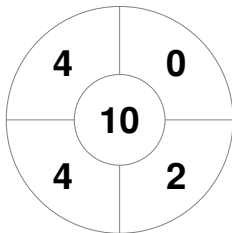

Hero Hockey World League Semi-Final (Men)  
15 - 25 Jun 2017  
London (ENG)

Match Statistics

Match #	Date	Time	Pool / Class	Pitch
16	19 Jun 2017	20:00	Pool A	

Argentina

Full Time	10 - 0
Third Period	7 - 0
Half-time	4 - 0
First Period	2 - 0

China

Penalty Corners

ARG

CHN

Circle Entries

ARG

CHN

Shots