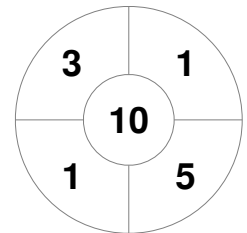

Hero Hockey World League Semi-Final (Men)  
15 - 25 Jun 2017  
London (ENG)

Match Statistics

Match #	Date	Time	Pool / Class	Pitch
16	19 Jun 2017	20:00	Pool A	

Argentina

Full Time	10 - 0
Third Period	7 - 0
Half-time	4 - 0
First Period	2 - 0

China

Penalty Corners

ARG

CHN

Circle Entries

ARG

CHN

Shots