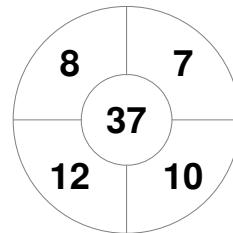

Hero Hockey World League Semi-Final (Men)  
15 - 25 Jun 2017  
London (ENG)

Match Statistics

Match #	Date	Time	Pool / Class	Pitch
16	19 Jun 2017	20:00	Pool A	

Argentina

Full Time	10 - 0
Third Period	7 - 0
Half-time	4 - 0
First Period	2 - 0

China

Penalty Corners

ARG

CHN

Circle Entries

ARG

CHN

Shots