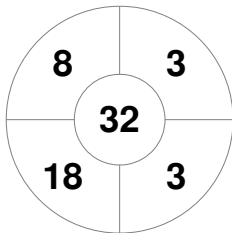

Hero Hockey World League Semi-Final (Men)  
15 - 25 Jun 2017  
London (ENG)

Match Statistics

Match #	Date	Time	Pool / Class	Pitch
16	19 Jun 2017	20:00	Pool A	

Argentina

Full Time	10 - 0
Third Period	7 - 0
Half-time	4 - 0
First Period	2 - 0

China

Penalty Corners

ARG

CHN

Circle Entries

ARG

CHN

Shots