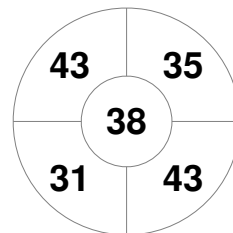

Hero Hockey World League Semi-Final (Men)  
15 - 25 Jun 2017  
London (ENG)

Match Statistics

Match #	Date	Time	Pool / Class	Pitch
16	19 Jun 2017	20:00	Pool A	

Argentina

Full Time	10 - 0
Third Period	7 - 0
Half-time	4 - 0
First Period	2 - 0

China

Penalty Corners

ARG

CHN

Circle Entries

ARG

CHN

Shots

ARG

CHN

Shots on Target

ARG

CHN

Possession %

ARG

CHN