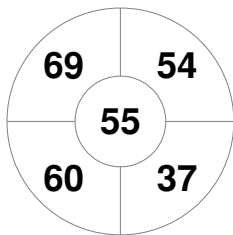

Hero Hockey World League Semi-Final (Men)  
15 - 25 Jun 2017  
London (ENG)

Match Statistics

Match #	Date	Time	Pool / Class	Pitch
15	19 Jun 2017	18:00	Pool A	

Korea

Full Time	0 - 1
Third Period	0 - 1
Half-time	0 - 0
First Period	0 - 0

Malaysia

Penalty Corners

KOR

MAS

Circle Entries

KOR

MAS

Shots

KOR

MAS

Shots on Target

KOR

MAS

Possession %

KOR

MAS