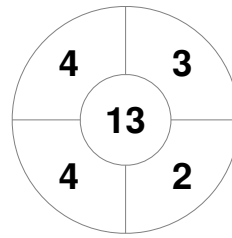

Hero Hockey World League Semi-Final (Men)  
15 - 25 Jun 2017  
London (ENG)

Match Statistics

Match #	Date	Time	Pool / Class	Pitch
15	19 Jun 2017	18:00	Pool A	

Korea

Full Time	0 - 1
Third Period	0 - 1
Half-time	0 - 0
First Period	0 - 0

Malaysia

Penalty Corners

KOR

MAS

Circle Entries

KOR

MAS

Shots