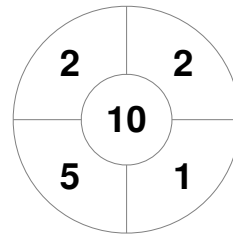

Shots on Target

KOR