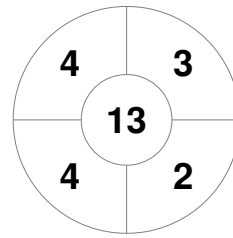

Hero Hockey World League Semi-Final (Men)
15 - 25 Jun 2017
London (ENG)

Match Statistics

Match #	Date	Time	Pool / Class	Pitch
15	19 Jun 2017	18:00	Pool A	

Korea

Full Time	0 - 1
Third Period	0 - 1
Half-time	0 - 0
First Period	0 - 0

Malaysia

Penalty Corners

KOR

MAS

Circle Entries

KOR

MAS

Shots