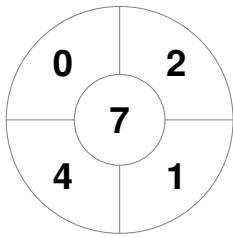

Hero Hockey World League Semi-Final (Men)  
15 - 25 Jun 2017  
London (ENG)

Match Statistics

Match #	Date	Time	Pool / Class	Pitch
15	19 Jun 2017	18:00	Pool A	

Korea

Full Time	0 - 1
Third Period	0 - 1
Half-time	0 - 0
First Period	0 - 0

Malaysia

Penalty Corners

KOR

MAS

Circle Entries

KOR

MAS

Shots