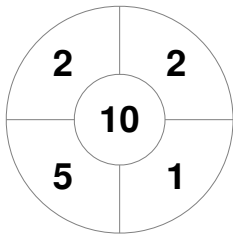

Hero Hockey World League Semi-Final (Men)  
15 - 25 Jun 2017  
London (ENG)

Match Statistics

Match #	Date	Time	Pool / Class	Pitch
15	19 Jun 2017	18:00	Pool A	

Korea

Full Time	0 - 1
Third Period	0 - 1
Half-time	0 - 0
First Period	0 - 0

Malaysia

Penalty Corners

KOR

MAS

Circle Entries

KOR

MAS

Shots