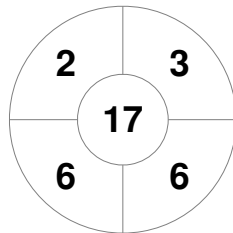

Hero Hockey World League Semi-Final (Men)
15 - 25 Jun 2017
London (ENG)

Match Statistics

Match #	Date	Time	Pool / Class	Pitch
12	18 Jun 2017	16:00	Pool A	

England

Full Time	3 - 3
Third Period	3 - 3
Half-time	2 - 0
First Period	2 - 0

Argentina

Penalty Corners

ENG

ARG

Circle Entries

ENG

ARG

Shots

ENG

ARG

Shots on Target

ENG

ARG

Possession %

ENG

ARG