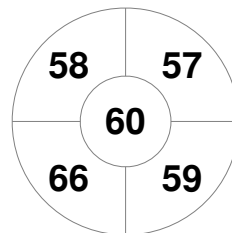

Hero Hockey World League Semi-Final (Men)  
15 - 25 Jun 2017  
London (ENG)

Match Statistics

Match #	Date	Time	Pool / Class	Pitch
12	18 Jun 2017	16:00	Pool A	

England

Full Time	3 - 3
Third Period	3 - 3
Half-time	2 - 0
First Period	2 - 0

Argentina

Penalty Corners

ENG

ARG

Circle Entries

ENG

ARG

Shots

ENG

ARG

Shots on Target

ENG

ARG

Possession %

ENG

ARG