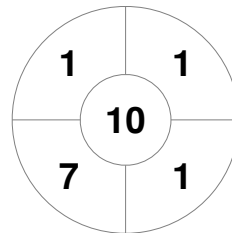

Hero Hockey World League Semi-Final (Men)  
15 - 25 Jun 2017  
London (ENG)

Match Statistics

Match #	Date	Time	Pool / Class	Pitch
12	18 Jun 2017	16:00	Pool A	

England

Full Time	3 - 3
Third Period	3 - 3
Half-time	2 - 0
First Period	2 - 0

Argentina

Penalty Corners

ENG

ARG

Circle Entries

ENG

ARG

Shots