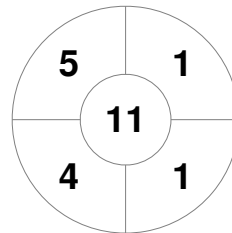

Shots on Target

ENG