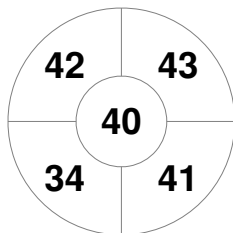

Hero Hockey World League Semi-Final (Men)  
15 - 25 Jun 2017  
London (ENG)

Match Statistics

Match #	Date	Time	Pool / Class	Pitch
12	18 Jun 2017	16:00	Pool A	

England

Full Time	3 - 3
Third Period	3 - 3
Half-time	2 - 0
First Period	2 - 0

Argentina

Penalty Corners

ENG

ARG

Circle Entries

ENG

ARG

Shots

ENG

ARG

Shots on Target

ENG

ARG

Possession %

ENG

ARG