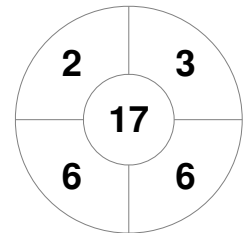

Hero Hockey World League Semi-Final (Men)  
15 - 25 Jun 2017  
London (ENG)

Match Statistics

Match #	Date	Time	Pool / Class	Pitch
12	18 Jun 2017	16:00	Pool A	

England

Full Time	3 - 3
Third Period	3 - 3
Half-time	2 - 0
First Period	2 - 0

Argentina

Penalty Corners

ENG

ARG

Circle Entries

ENG

ARG

Shots

ENG

ARG

Shots on Target

ENG

ARG

Possession %

ENG

ARG