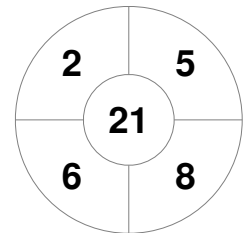

Hero Hockey World League Semi-Final (Men)  
15 - 25 Jun 2017  
London (ENG)

Match Statistics

Match #	Date	Time	Pool / Class	Pitch
12	18 Jun 2017	16:00	Pool A	

England

Full Time	3 - 3
Third Period	3 - 3
Half-time	2 - 0
First Period	2 - 0

Argentina

Penalty Corners

ENG

ARG

Circle Entries

ENG

ARG

Shots