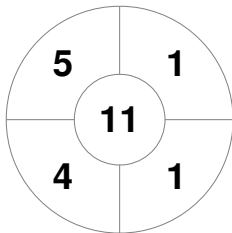

Hero Hockey World League Semi-Final (Men)  
15 - 25 Jun 2017  
London (ENG)

Match Statistics

Match #	Date	Time	Pool / Class	Pitch
12	18 Jun 2017	16:00	Pool A	

England

Full Time	3 - 3
Third Period	3 - 3
Half-time	2 - 0
First Period	2 - 0

Argentina

Penalty Corners

ENG

ARG

Circle Entries

ENG

ARG

Shots