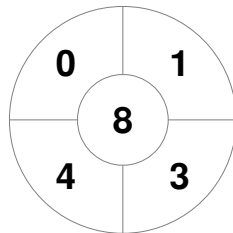

Hero Hockey World League Semi-Final (Men)  
15 - 25 Jun 2017  
London (ENG)

Match Statistics

Match #	Date	Time	Pool / Class	Pitch
12	18 Jun 2017	16:00	Pool A	

England

Full Time	3 - 3
Third Period	3 - 3
Half-time	2 - 0
First Period	2 - 0

Argentina

Penalty Corners

ENG

ARG

Circle Entries

ENG

ARG

Shots