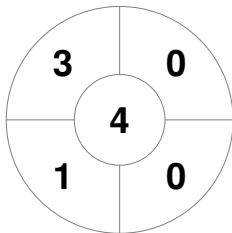

Hero Hockey World League Semi-Final (Men)  
15 - 25 Jun 2017  
London (ENG)

Match Statistics

Match #	Date	Time	Pool / Class	Pitch
12	18 Jun 2017	16:00	Pool A	

England

Full Time	3 - 3
Third Period	3 - 3
Half-time	2 - 0
First Period	2 - 0

Argentina

Penalty Corners

ENG

ARG

Circle Entries

ENG

ARG

Shots