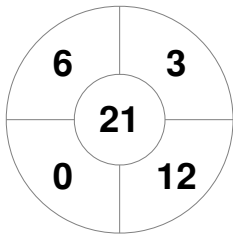

Hero Hockey World League Semi-Final (Men)  
15 - 25 Jun 2017  
London (ENG)

Match Statistics

Match #	Date	Time	Pool / Class	Pitch
9	17 Jun 2017	16:00	Pool A	

England

Full Time	7 - 3
Third Period	5 - 2
Half-time	2 - 2
First Period	2 - 0

Malaysia

Penalty Corners

ENG

MAS

Circle Entries

ENG

MAS

Shots