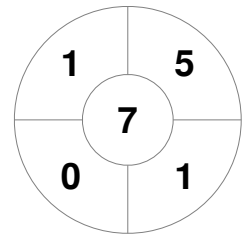

Hero Hockey World League Semi-Final (Men)  
15 - 25 Jun 2017  
London (ENG)

Match Statistics

Match #	Date	Time	Pool / Class	Pitch
9	17 Jun 2017	16:00	Pool A	

England

Full Time	7 - 3
Third Period	5 - 2
Half-time	2 - 2
First Period	2 - 0

Malaysia

Penalty Corners

ENG

MAS

Circle Entries

ENG

MAS

Shots