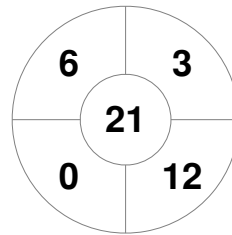

Shots on Target

ENG