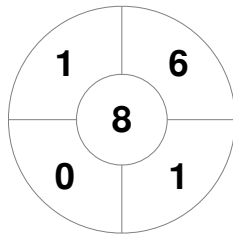

Hero Hockey World League Semi-Final (Men)
15 - 25 Jun 2017
London (ENG)

Match Statistics

Match #	Date	Time	Pool / Class	Pitch
9	17 Jun 2017	16:00	Pool A	

England

Full Time	7 - 3
Third Period	5 - 2
Half-time	2 - 2
First Period	2 - 0

Malaysia

Penalty Corners

ENG

MAS

Circle Entries

ENG

MAS

Shots

ENG

MAS

Shots on Target

ENG

MAS

Possession %

ENG

MAS