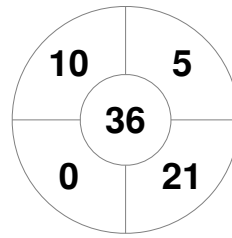

Hero Hockey World League Semi-Final (Men)  
15 - 25 Jun 2017  
London (ENG)

Match Statistics

Match #	Date	Time	Pool / Class	Pitch
9	17 Jun 2017	16:00	Pool A	

England

Full Time	7 - 3
Third Period	5 - 2
Half-time	2 - 2
First Period	2 - 0

Malaysia

Penalty Corners

ENG

MAS

Circle Entries

ENG

MAS

Shots