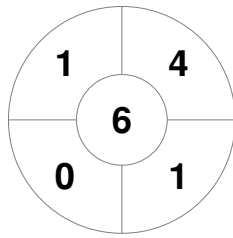

Hero Hockey World League Semi-Final (Men)  
15 - 25 Jun 2017  
London (ENG)

Match Statistics

Match #	Date	Time	Pool / Class	Pitch
9	17 Jun 2017	16:00	Pool A	

England

Full Time	7 - 3
Third Period	5 - 2
Half-time	2 - 2
First Period	2 - 0

Malaysia

Penalty Corners

ENG

MAS

Circle Entries

ENG

MAS

Shots