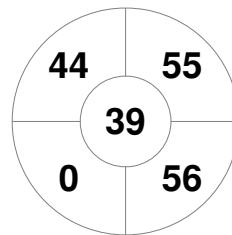

Hero Hockey World League Semi-Final (Men)  
15 - 25 Jun 2017  
London (ENG)

Match Statistics

Match #	Date	Time	Pool / Class	Pitch
9	17 Jun 2017	16:00	Pool A	

England

Full Time	7 - 3
Third Period	5 - 2
Half-time	2 - 2
First Period	2 - 0

Malaysia

Penalty Corners

ENG

MAS

Circle Entries

ENG

MAS

Shots

ENG

MAS

Shots on Target

ENG

MAS

Possession %

ENG

MAS