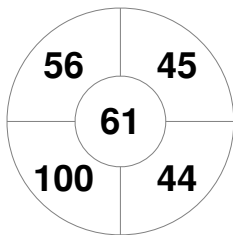

Hero Hockey World League Semi-Final (Men)  
15 - 25 Jun 2017  
London (ENG)

Match Statistics

Match #	Date	Time	Pool / Class	Pitch
9	17 Jun 2017	16:00	Pool A	

England

Full Time	7 - 3
Third Period	5 - 2
Half-time	2 - 2
First Period	2 - 0

Malaysia

Penalty Corners

ENG

MAS

Circle Entries

ENG

MAS

Shots

ENG

MAS

Shots on Target

ENG

MAS

Possession %

ENG

MAS