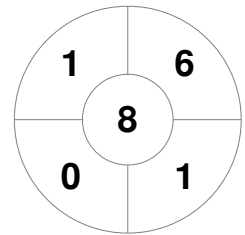

Hero Hockey World League Semi-Final (Men)  
15 - 25 Jun 2017  
London (ENG)

Match Statistics

Match #	Date	Time	Pool / Class	Pitch
9	17 Jun 2017	16:00	Pool A	

England

Full Time	7 - 3
Third Period	5 - 2
Half-time	2 - 2
First Period	2 - 0

Malaysia

Penalty Corners

ENG

MAS

Circle Entries

ENG

MAS

Shots

ENG

MAS

Shots on Target

ENG

MAS

Possession %

ENG

MAS