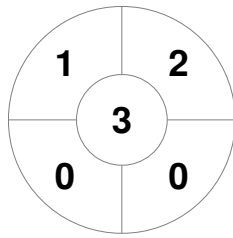

Hero Hockey World League Semi-Final (Men)  
15 - 25 Jun 2017  
London (ENG)

Match Statistics

Match #	Date	Time	Pool / Class	Pitch
7	17 Jun 2017	12:00	Pool A	

China

Full Time	5 - 2
Third Period	4 - 2
Half-time	3 - 1
First Period	3 - 1

Korea

Penalty Corners

CHN

KOR

Circle Entries

CHN

KOR

Shots