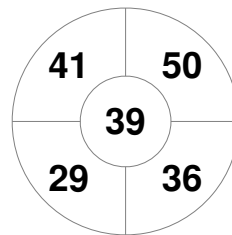

Hero Hockey World League Semi-Final (Men)
15 - 25 Jun 2017
London (ENG)

Match Statistics

Match #	Date	Time	Pool / Class	Pitch
7	17 Jun 2017	12:00	Pool A	

China

Full Time	5 - 2
Third Period	4 - 2
Half-time	3 - 1
First Period	3 - 1

Korea

Penalty Corners

CHN

KOR

Circle Entries

CHN

KOR

Shots

CHN

KOR

Shots on Target

CHN

KOR

Possession %

CHN

KOR