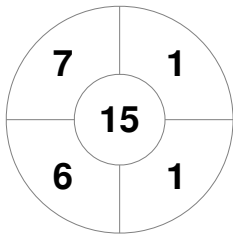

Hero Hockey World League Semi-Final (Men)  
15 - 25 Jun 2017  
London (ENG)

Match Statistics

Match #	Date	Time	Pool / Class	Pitch
7	17 Jun 2017	12:00	Pool A	

China

Full Time	5 - 2
Third Period	4 - 2
Half-time	3 - 1
First Period	3 - 1

Korea

Penalty Corners

CHN

KOR

Circle Entries

CHN

KOR

Shots