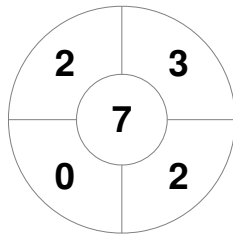

Hero Hockey World League Semi-Final (Men)
15 - 25 Jun 2017
London (ENG)

Match Statistics

Match #	Date	Time	Pool / Class	Pitch
7	17 Jun 2017	12:00	Pool A	

China

Full Time	5 - 2
Third Period	4 - 2
Half-time	3 - 1
First Period	3 - 1

Korea

Penalty Corners

CHN

KOR

Circle Entries

CHN

KOR

Shots

CHN

KOR

Shots on Target

CHN

KOR

Possession %

CHN

KOR