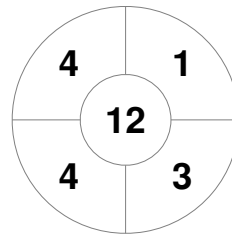

Hero Hockey World League Semi-Final (Men)  
15 - 25 Jun 2017  
London (ENG)

Match Statistics

Match #	Date	Time	Pool / Class	Pitch
7	17 Jun 2017	12:00	Pool A	

China

Full Time	5 - 2
Third Period	4 - 2
Half-time	3 - 1
First Period	3 - 1

Korea

Penalty Corners

CHN

KOR

Circle Entries

CHN

KOR

Shots