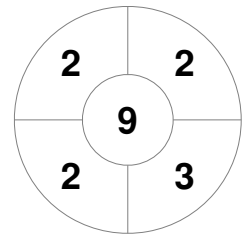

Hero Hockey World League Semi-Final (Men)  
15 - 25 Jun 2017  
London (ENG)

Match Statistics

Match #	Date	Time	Pool / Class	Pitch
7	17 Jun 2017	12:00	Pool A	

China

Full Time	5 - 2
Third Period	4 - 2
Half-time	3 - 1
First Period	3 - 1

Korea

Penalty Corners

CHN

KOR

Circle Entries

CHN

KOR

Shots