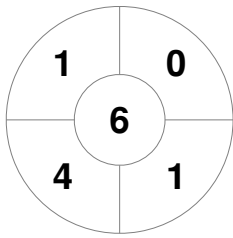

Hero Hockey World League Semi-Final (Men)  
15 - 25 Jun 2017  
London (ENG)

Match Statistics

Match #	Date	Time	Pool / Class	Pitch
7	17 Jun 2017	12:00	Pool A	

China

Full Time	5 - 2
Third Period	4 - 2
Half-time	3 - 1
First Period	3 - 1

Korea

Penalty Corners

CHN

KOR

Circle Entries

CHN

KOR

Shots