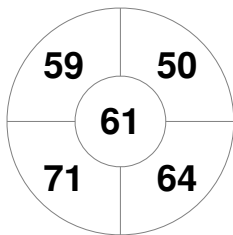

Hero Hockey World League Semi-Final (Men)  
15 - 25 Jun 2017  
London (ENG)

Match Statistics

Match #	Date	Time	Pool / Class	Pitch
7	17 Jun 2017	12:00	Pool A	

China

Full Time	5 - 2
Third Period	4 - 2
Half-time	3 - 1
First Period	3 - 1

Korea

Penalty Corners

CHN

KOR

Circle Entries

CHN

KOR

Shots

CHN

KOR

Shots on Target

CHN

KOR

Possession %

CHN

KOR