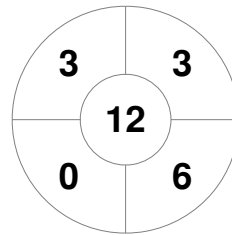

Hero Hockey World League Semi-Final (Men)
15 - 25 Jun 2017
London (ENG)

Match Statistics

Match #	Date	Time	Pool / Class	Pitch
6	16 Jun 2017	20:00	Pool A	

Argentina

Full Time	5 - 2
Third Period	3 - 2
Half-time	2 - 2
First Period	2 - 1

Malaysia

Penalty Corners

ARG

MAS

Circle Entries

ARG

MAS

Shots

ARG

MAS

Shots on Target

ARG

MAS

Possession %

ARG

MAS