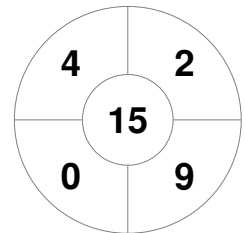

Hero Hockey World League Semi-Final (Men)
15 - 25 Jun 2017
London (ENG)

Match Statistics

Match #	Date	Time	Pool / Class	Pitch
6	16 Jun 2017	20:00	Pool A	

Argentina

Full Time	5 - 2
Third Period	3 - 2
Half-time	2 - 2
First Period	2 - 1

Malaysia

Penalty Corners

ARG

MAS

Circle Entries

ARG

MAS

Shots

ARG

MAS

Shots on Target

ARG

MAS

Possession %

ARG

MAS