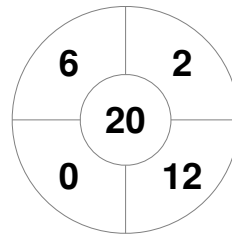

Hero Hockey World League Semi-Final (Men)
15 - 25 Jun 2017
London (ENG)

Match Statistics

Match #	Date	Time	Pool / Class	Pitch
6	16 Jun 2017	20:00	Pool A	

Argentina

Full Time	5 - 2
Third Period	3 - 2
Half-time	2 - 2
First Period	2 - 1

Malaysia

Penalty Corners

ARG

MAS

Circle Entries

ARG

MAS

Shots