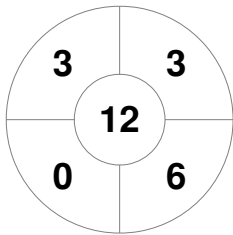

Hero Hockey World League Semi-Final (Men)
15 - 25 Jun 2017
London (ENG)

Match Statistics

Match #	Date	Time	Pool / Class	Pitch
6	16 Jun 2017	20:00	Pool A	

Argentina

Full Time	5 - 2
Third Period	3 - 2
Half-time	2 - 2
First Period	2 - 1

Malaysia

Penalty Corners

ARG

MAS

Circle Entries

ARG

MAS

Shots

ARG

MAS

Shots on Target

ARG

MAS

Possession %

ARG

MAS