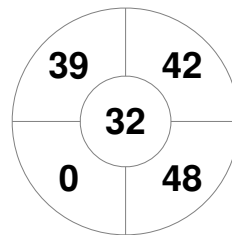

Hero Hockey World League Semi-Final (Men)
15 - 25 Jun 2017
London (ENG)

Match Statistics

Match #	Date	Time	Pool / Class	Pitch
6	16 Jun 2017	20:00	Pool A	

Argentina

Full Time	5 - 2
Third Period	3 - 2
Half-time	2 - 2
First Period	2 - 1

Malaysia

Penalty Corners

ARG

MAS

Circle Entries

ARG

MAS

Shots

ARG

MAS

Shots on Target

ARG

MAS

Possession %

ARG

MAS