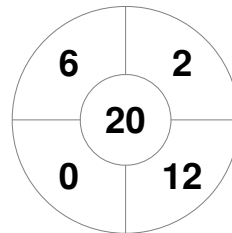

Hero Hockey World League Semi-Final (Men)
15 - 25 Jun 2017
London (ENG)

Match Statistics

Match #	Date	Time	Pool / Class	Pitch
6	16 Jun 2017	20:00	Pool A	

Argentina

Full Time	5 - 2
Third Period	3 - 2
Half-time	2 - 2
First Period	2 - 1

Malaysia

Penalty Corners

ARG

MAS

Circle Entries

ARG

MAS

Shots