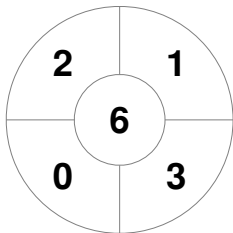

Hero Hockey World League Semi-Final (Men)
15 - 25 Jun 2017
London (ENG)

Match Statistics

Match #	Date	Time	Pool / Class	Pitch
6	16 Jun 2017	20:00	Pool A	

Argentina

Full Time	5 - 2
Third Period	3 - 2
Half-time	2 - 2
First Period	2 - 1

Malaysia

Penalty Corners

ARG

MAS

Circle Entries

ARG

MAS

Shots