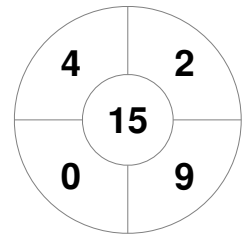

Hero Hockey World League Semi-Final (Men)
15 - 25 Jun 2017
London (ENG)

Match Statistics

Match #	Date	Time	Pool / Class	Pitch
6	16 Jun 2017	20:00	Pool A	

Argentina

Full Time	5 - 2
Third Period	3 - 2
Half-time	2 - 2
First Period	2 - 1

Malaysia

Penalty Corners

ARG

MAS

Circle Entries

ARG

MAS

Shots

ARG

MAS

Shots on Target

ARG

MAS

Possession %

ARG

MAS