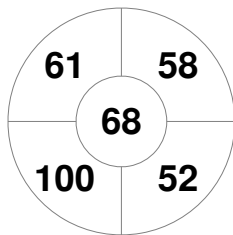

Hero Hockey World League Semi-Final (Men)
15 - 25 Jun 2017
London (ENG)

Match Statistics

Match #	Date	Time	Pool / Class	Pitch
6	16 Jun 2017	20:00	Pool A	

Argentina

Full Time	5 - 2
Third Period	3 - 2
Half-time	2 - 2
First Period	2 - 1

Malaysia

Penalty Corners

ARG

MAS

Circle Entries

ARG

MAS

Shots

ARG

MAS

Shots on Target

ARG

MAS

Possession %

ARG

MAS