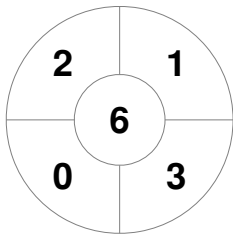

Hero Hockey World League Semi-Final (Men)
15 - 25 Jun 2017
London (ENG)

Match Statistics

Match #	Date	Time	Pool / Class	Pitch
6	16 Jun 2017	20:00	Pool A	

Argentina

Full Time	5 - 2
Third Period	3 - 2
Half-time	2 - 2
First Period	2 - 1

Malaysia

Penalty Corners

ARG

MAS

Circle Entries

ARG

MAS

Shots