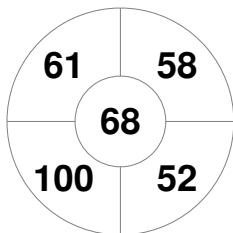

Hero Hockey World League Semi-Final (Men)
15 - 25 Jun 2017
London (ENG)

Match Statistics

Match #	Date	Time	Pool / Class	Pitch
6	16 Jun 2017	20:00	Pool A	

Argentina

Full Time	5 - 2
Third Period	3 - 2
Half-time	2 - 2
First Period	2 - 1

Malaysia

Penalty Corners

ARG

MAS

Circle Entries

ARG

MAS

Shots

ARG

MAS

Shots on Target

ARG

MAS

Possession %

ARG

MAS