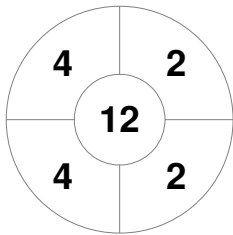

Hero Hockey World League Semi-Final (Men)
15 - 25 Jun 2017
London (ENG)

Match Statistics

Match #	Date	Time	Pool / Class	Pitch
4	15 Jun 2017	20:00	Pool A	

England

Full Time	2 - 0
Third Period	2 - 0
Half-time	2 - 0
First Period	2 - 0

China

Penalty Corners

ENG

CHN

Circle Entries

ENG

CHN

Shots