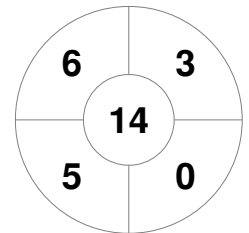

Hero Hockey World League Semi-Final (Men)
15 - 25 Jun 2017
London (ENG)

Match Statistics

Match #	Date	Time	Pool / Class	Pitch
4	15 Jun 2017	20:00	Pool A	

England

Full Time	2 - 0
Third Period	2 - 0
Half-time	2 - 0
First Period	2 - 0

China

Penalty Corners

ENG

CHN

Circle Entries

ENG

CHN

Shots