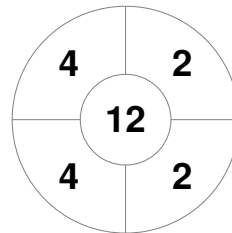

Shots on Target

ENG