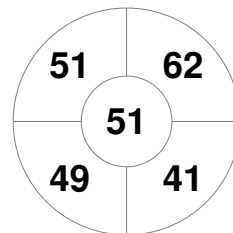

Hero Hockey World League Semi-Final (Men)
15 - 25 Jun 2017
London (ENG)

Match Statistics

Match #	Date	Time	Pool / Class	Pitch
4	15 Jun 2017	20:00	Pool A	

England

Full Time	2 - 0
Third Period	2 - 0
Half-time	2 - 0
First Period	2 - 0

China

Penalty Corners

ENG

CHN

Circle Entries

ENG

CHN

Shots

ENG

CHN

Shots on Target

ENG

CHN

Possession %

ENG

CHN