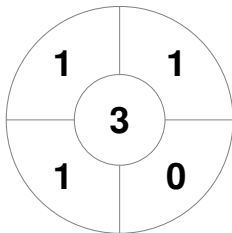

Hero Hockey World League Semi-Final (Men)
15 - 25 Jun 2017
London (ENG)

Match Statistics

Match #	Date	Time	Pool / Class	Pitch
4	15 Jun 2017	20:00	Pool A	

England

Full Time	2 - 0
Third Period	2 - 0
Half-time	2 - 0
First Period	2 - 0

China

Penalty Corners

ENG

CHN

Circle Entries

ENG

CHN

Shots