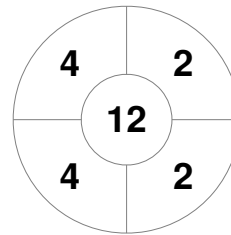

Shots on Target

ENG