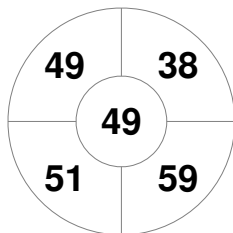

Hero Hockey World League Semi-Final (Men)
15 - 25 Jun 2017
London (ENG)

Match Statistics

Match #	Date	Time	Pool / Class	Pitch
4	15 Jun 2017	20:00	Pool A	

England

Full Time	2 - 0
Third Period	2 - 0
Half-time	2 - 0
First Period	2 - 0

China

Penalty Corners

ENG

CHN

Circle Entries

ENG

CHN

Shots

ENG

CHN

Shots on Target

ENG

CHN

Possession %

ENG

CHN