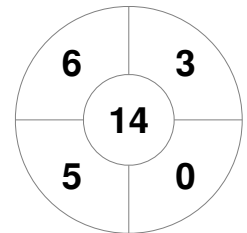

Hero Hockey World League Semi-Final (Men)
15 - 25 Jun 2017
London (ENG)

Match Statistics

Match #	Date	Time	Pool / Class	Pitch
4	15 Jun 2017	20:00	Pool A	

England

Full Time	2 - 0
Third Period	2 - 0
Half-time	2 - 0
First Period	2 - 0

China

Penalty Corners

ENG

CHN

Circle Entries

ENG

CHN

Shots