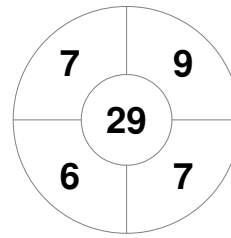

Hero Hockey World League Semi-Final (Men)
15 - 25 Jun 2017
London (ENG)

Match Statistics

Match #	Date	Time	Pool / Class	Pitch
4	15 Jun 2017	20:00	Pool A	

England

Full Time	2 - 0
Third Period	2 - 0
Half-time	2 - 0
First Period	2 - 0

China

Penalty Corners

ENG

CHN

Circle Entries

ENG

CHN

Shots