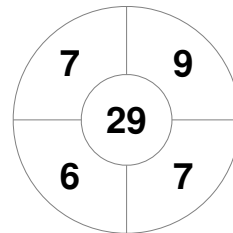

Hero Hockey World League Semi-Final (Men)
15 - 25 Jun 2017
London (ENG)

Match Statistics

Match #	Date	Time	Pool / Class	Pitch
4	15 Jun 2017	20:00	Pool A	

England

Full Time	2 - 0
Third Period	2 - 0
Half-time	2 - 0
First Period	2 - 0

China

Penalty Corners

ENG

CHN

Circle Entries

ENG

CHN

Shots