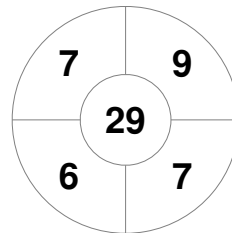

Hero Hockey World League Semi-Final (Men)
15 - 25 Jun 2017
London (ENG)

Match Statistics

Match #	Date	Time	Pool / Class	Pitch
4	15 Jun 2017	20:00	Pool A	

England

Full Time	2 - 0
Third Period	2 - 0
Half-time	2 - 0
First Period	2 - 0

China

Penalty Corners

ENG

CHN

Circle Entries

ENG

CHN

Shots