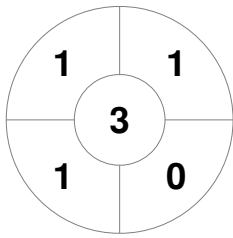

Hero Hockey World League Semi-Final (Men)
15 - 25 Jun 2017
London (ENG)

Match Statistics

Match #	Date	Time	Pool / Class	Pitch
4	15 Jun 2017	20:00	Pool A	

England

Full Time	2 - 0
Third Period	2 - 0
Half-time	2 - 0
First Period	2 - 0

China

Penalty Corners

ENG

CHN

Circle Entries

ENG

CHN

Shots