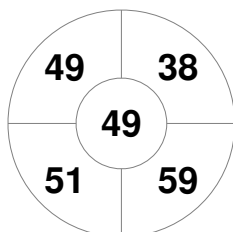

Hero Hockey World League Semi-Final (Men)
15 - 25 Jun 2017
London (ENG)

Match Statistics

Match #	Date	Time	Pool / Class	Pitch
4	15 Jun 2017	20:00	Pool A	

England

Full Time	2 - 0
Third Period	2 - 0
Half-time	2 - 0
First Period	2 - 0

China

Penalty Corners

ENG

CHN

Circle Entries

ENG

CHN

Shots

ENG

CHN

Shots on Target

ENG

CHN

Possession %

ENG

CHN