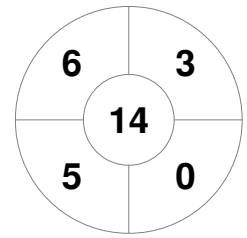

Hero Hockey World League Semi-Final (Men)
15 - 25 Jun 2017
London (ENG)

Match Statistics

Match #	Date	Time	Pool / Class	Pitch
4	15 Jun 2017	20:00	Pool A	

England

Full Time	2 - 0
Third Period	2 - 0
Half-time	2 - 0
First Period	2 - 0

China

Penalty Corners

ENG

CHN

Circle Entries

ENG

CHN

Shots