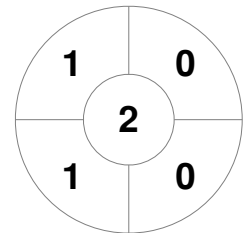

Hero Hockey World League Semi-Final (Men)
15 - 25 Jun 2017
London (ENG)

Match Statistics

Match #	Date	Time	Pool / Class	Pitch
4	15 Jun 2017	20:00	Pool A	

England

Full Time	2 - 0
Third Period	2 - 0
Half-time	2 - 0
First Period	2 - 0

China

Penalty Corners

ENG

CHN

Circle Entries

ENG

CHN

Shots

ENG

CHN

Shots on Target

ENG

CHN

Possession %

ENG

CHN