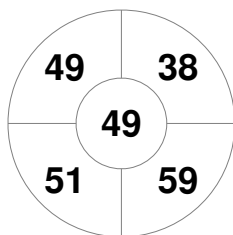

Hero Hockey World League Semi-Final (Men)
15 - 25 Jun 2017
London (ENG)

Match Statistics

Match #	Date	Time	Pool / Class	Pitch
4	15 Jun 2017	20:00	Pool A	

England

Full Time	2 - 0
Third Period	2 - 0
Half-time	2 - 0
First Period	2 - 0

China

Penalty Corners

ENG

CHN

Circle Entries

ENG

CHN

Shots

ENG

CHN

Shots on Target

ENG

CHN

Possession %

ENG

CHN