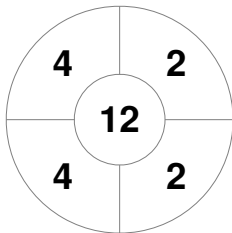

Hero Hockey World League Semi-Final (Men)
15 - 25 Jun 2017
London (ENG)

Match Statistics

Match #	Date	Time	Pool / Class	Pitch
4	15 Jun 2017	20:00	Pool A	

England

Full Time	2 - 0
Third Period	2 - 0
Half-time	2 - 0
First Period	2 - 0

China

Penalty Corners

ENG

CHN

Circle Entries

ENG

CHN

Shots