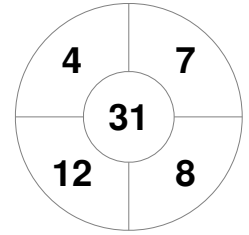

Hero Hockey World League Semi-Final (Men)
15 - 25 Jun 2017
London (ENG)

Match Statistics

Match #	Date	Time	Pool / Class	Pitch
1	15 Jun 2017	12:00	Pool A	

Korea

Full Time	1 - 2
Third Period	0 - 1
Half-time	0 - 1
First Period	0 - 0

Argentina

Penalty Corners

KOR

ARG

Circle Entries

KOR

ARG

Shots