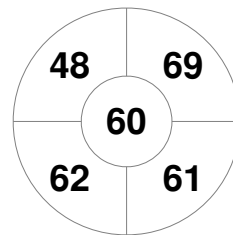

Hero Hockey World League Semi-Final (Men)
15 - 25 Jun 2017
London (ENG)

Match Statistics

Match #	Date	Time	Pool / Class	Pitch
1	15 Jun 2017	12:00	Pool A	

Korea

Full Time	1 - 2
Third Period	0 - 1
Half-time	0 - 1
First Period	0 - 0

Argentina

Penalty Corners

KOR

ARG

Circle Entries

KOR

ARG

Shots

KOR

ARG

Shots on Target

KOR

ARG

Possession %

KOR

ARG