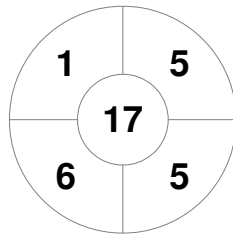

Hero Hockey World League Semi-Final (Men)
15 - 25 Jun 2017
London (ENG)

Match Statistics

Match #	Date	Time	Pool / Class	Pitch
1	15 Jun 2017	12:00	Pool A	

Korea

Full Time	1 - 2
Third Period	0 - 1
Half-time	0 - 1
First Period	0 - 0

Argentina

Penalty Corners

KOR

ARG

Circle Entries

KOR

ARG

Shots

KOR

ARG

Shots on Target

KOR

ARG

Possession %

KOR

ARG