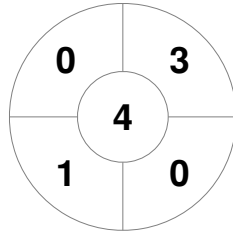

Hero Hockey World League Semi-Final (Men)
15 - 25 Jun 2017
London (ENG)

Match Statistics

Match #	Date	Time	Pool / Class	Pitch
1	15 Jun 2017	12:00	Pool A	

Korea

Full Time	1 - 2
Third Period	0 - 1
Half-time	0 - 1
First Period	0 - 0

Argentina

Penalty Corners

KOR

ARG

Circle Entries

KOR

ARG

Shots