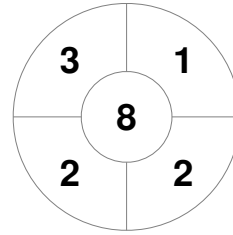

Hero Hockey World League Semi-Final (Men)
15 - 25 Jun 2017
London (ENG)

Match Statistics

Match #	Date	Time	Pool / Class	Pitch
1	15 Jun 2017	12:00	Pool A	

Korea

Full Time	1 - 2
Third Period	0 - 1
Half-time	0 - 1
First Period	0 - 0

Argentina

Penalty Corners

KOR

ARG

Circle Entries

KOR

ARG

Shots