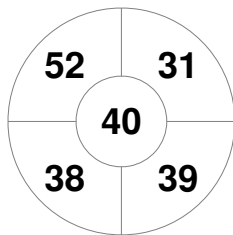

Hero Hockey World League Semi-Final (Men)
15 - 25 Jun 2017
London (ENG)

Match Statistics

Match #	Date	Time	Pool / Class	Pitch
1	15 Jun 2017	12:00	Pool A	

Korea

Full Time	1 - 2
Third Period	0 - 1
Half-time	0 - 1
First Period	0 - 0

Argentina

Penalty Corners

KOR

ARG

Circle Entries

KOR

ARG

Shots

KOR

ARG

Shots on Target

KOR

ARG

Possession %

KOR

ARG