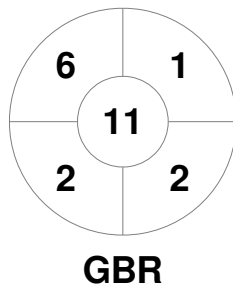

Hero Hockey Champions Trophy 2016
10 - 17 Jun 2016
London (GBR)

Match Statistics

Match #	Date	Time	Pool / Class	Pitch
17	17 Jun 2016	18:00	3rd - 4th Place	

Germany	Full Time	1 - 0	Great Britain
	Third Period	1 - 0	
	Half-time	0 - 0	
	First Period	0 - 0	

Penalty Corners

Circle Entries

Shots

Shots on Target

Possession %

Technical Delegate: ISBERG Björn (SWE)