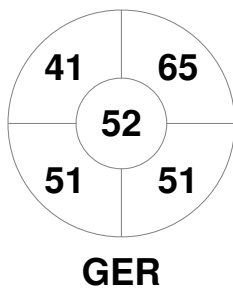

Hero Hockey Champions Trophy 2016
10 - 17 Jun 2016
London (GBR)

Match Statistics

Match #	Date	Time	Pool / Class	Pitch
17	17 Jun 2016	18:00	3rd - 4th Place	

Germany	Full Time	1 - 0	Great Britain
	Third Period	1 - 0	
	Half-time	0 - 0	
	First Period	0 - 0	

Penalty Corners

Circle Entries

Shots

Shots on Target

Possession %

Technical Delegate: ISBERG Björn (SWE)