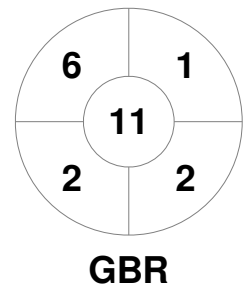

Penalty Corners

Circle Entries

Shots

Shots on Target

Possession %

Technical Delegate: ISBERG Björn (SWE)