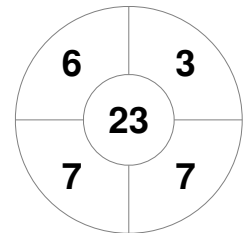

New Zealand

Penalty Corners

ARG

NZL

Circle Entries

ARG

NZL

Shots