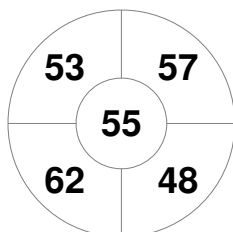

Argentina

| | |
|--------------|-------|
| Full Time | 4 - 2 |
| Third Period | 3 - 1 |
| Half-time | 2 - 0 |
| First Period | 1 - 0 |

New Zealand

Penalty Corners

ARG

NZL

Circle Entries

ARG

NZL

Shots

ARG

NZL

Shots on Target

ARG

NZL

Possession %