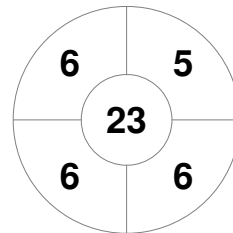

New Zealand

Penalty Corners

ARG

NZL

Circle Entries

ARG

NZL

Shots