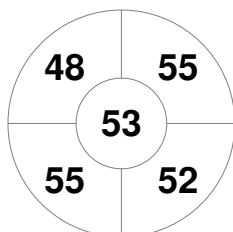

Netherlands

| | |
|--------------|-------|
| Full Time | 2 - 0 |
| Third Period | 1 - 0 |
| Half-time | 1 - 0 |
| First Period | 0 - 0 |

Great Britain

Penalty Corners

NED

GBR

Circle Entries

NED

GBR

Shots

NED

GBR

Shots on Target

NED

GBR

Possession %