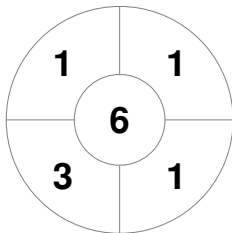

Netherlands

| | |
|--------------|-------|
| Full Time | 2 - 0 |
| Third Period | 1 - 0 |
| Half-time | 1 - 0 |
| First Period | 0 - 0 |

Great Britain

Penalty Corners

NED

GBR

Circle Entries

NED