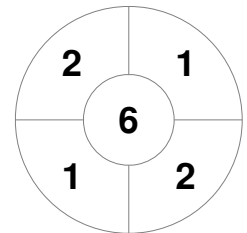

Netherlands

| | |
|--------------|-------|
| Full Time | 2 - 0 |
| Third Period | 1 - 0 |
| Half-time | 1 - 0 |
| First Period | 0 - 0 |

Great Britain

Penalty Corners

NED

GBR

Circle Entries

NED

GBR

Shots

NED

GBR

Shots on Target

NED

GBR

Possession %