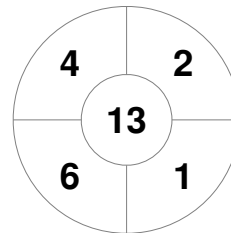

Netherlands

| | |
|--------------|-------|
| Full Time | 2 - 0 |
| Third Period | 1 - 0 |
| Half-time | 1 - 0 |
| First Period | 0 - 0 |

Great Britain

Penalty Corners

NED

GBR

Circle Entries

NED

GBR

Shots

NED

GBR

Shots on Target

NED

GBR

Possession %