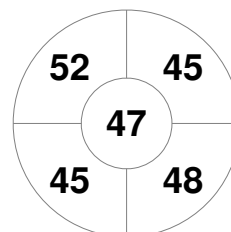

2016 Women's Champions Trophy
18 - 26 Jun 2016
London (GBR)

Match Statistics

Match #	Date	Time	Pool / Class	Pitch
5	19 Jun 2016	14:00	Pool	

Netherlands

Full Time	2 - 0
Third Period	1 - 0
Half-time	1 - 0
First Period	0 - 0

Great Britain

Penalty Corners

NED

GBR

Circle Entries

NED

GBR

Shots

NED

GBR

Shots on Target

NED

GBR

Possession %

NED

GBR