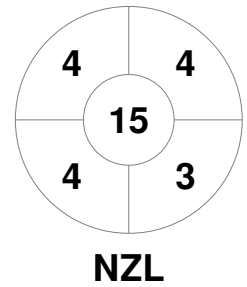

2016 Women's Champions Trophy  
18 - 26 Jun 2016  
London (GBR)

Match Statistics

Match #	Date	Time	Pool / Class	Pitch
3	18 Jun 2016	16:00	Pool	

Netherlands

Full Time	6 - 2
Third Period	3 - 2
Half-time	2 - 1
First Period	1 - 0

New Zealand

Penalty Corners

Circle Entries

Shots

Shots on Target

Possession %