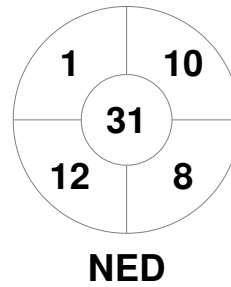

2016 Women's Champions Trophy  
18 - 26 Jun 2016  
London (GBR)

Match Statistics

Match #	Date	Time	Pool / Class	Pitch
3	18 Jun 2016	16:00	Pool	

Netherlands

Full Time	6 - 2
Third Period	3 - 2
Half-time	2 - 1
First Period	1 - 0

New Zealand

Penalty Corners

Circle Entries

Shots

Shots on Target

Possession %