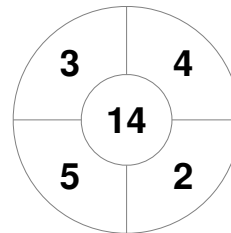

Argentina Hockey World League Final 2015 (Women)
5 - 13 Dec 2015
Rosario (ARG)

Match Statistics

Match #	Date	Time	Pool / Class	Pitch
15	10 Dec 2015	16:00	QF	

New Zealand

Full Time	2 - 1
Third Period	1 - 0
Half-time	1 - 0
First Period	0 - 0

Great Britain

Penalty Corners

NZL

GBR

Circle Entries

NZL

GBR

Shots