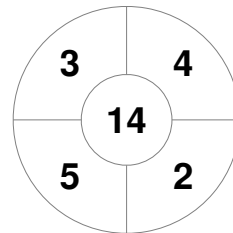

Argentina Hockey World League Final 2015 (Women)  
5 - 13 Dec 2015  
Rosario (ARG)

Match Statistics

Match #	Date	Time	Pool / Class	Pitch
15	10 Dec 2015	16:00	QF	

New Zealand

Full Time	2 - 1
Third Period	1 - 0
Half-time	1 - 0
First Period	0 - 0

Great Britain

Penalty Corners

NZL

GBR

Circle Entries

NZL

GBR

Shots