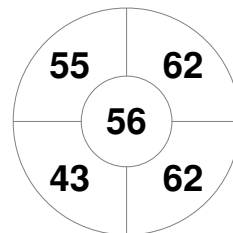

Argentina Hockey World League Final 2015 (Women)  
5 - 13 Dec 2015  
Rosario (ARG)

Match Statistics

Match #	Date	Time	Pool / Class	Pitch
15	10 Dec 2015	16:00	QF	

New Zealand

Full Time	2 - 1
Third Period	1 - 0
Half-time	1 - 0
First Period	0 - 0

Great Britain

Penalty Corners

NZL

GBR

Circle Entries

NZL

GBR

Shots

NZL

GBR

Shots on Target

NZL

GBR

Possession %

NZL

GBR