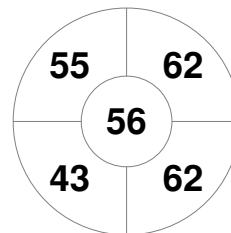

Argentina Hockey World League Final 2015 (Women)
5 - 13 Dec 2015
Rosario (ARG)

Match Statistics

Match #	Date	Time	Pool / Class	Pitch
15	10 Dec 2015	16:00	QF	

New Zealand

Full Time	2 - 1
Third Period	1 - 0
Half-time	1 - 0
First Period	0 - 0

Great Britain

Penalty Corners

NZL

GBR

Circle Entries

NZL

GBR

Shots

NZL

GBR

Shots on Target

NZL

GBR

Possession %

NZL

GBR