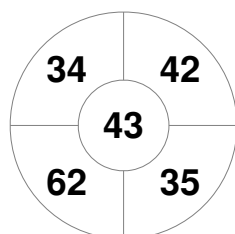

Match Statistics

Match #	Date	Time	Pool / Class	Pitch
16	28 Aug 2015	19:30	Semi Final Match	Queen Elizabeth Olympic Park

England	Full Time	2 - 1	Spain
	Third Period	1 - 1	
	Half-time	1 - 0	
	First Period	1 - 0	

Penalty Corners

ENG

ESP

Circle Entries

ENG

ESP

Shots

ENG

ESP

Shots on Target

ENG

ESP

Possession %

ENG

ESP