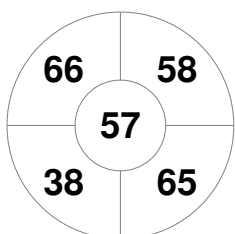

Possession %

ENG