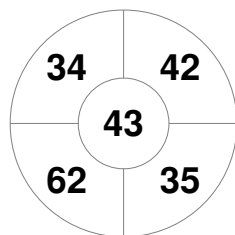

Match Statistics

Match #	Date	Time	Pool / Class	Pitch
16	28 Aug 2015	19:30	Semi Final Match	Queen Elizabeth Olympic Park

England	Full Time	2 - 1	Spain
	Third Period	1 - 1	
	Half-time	1 - 0	
	First Period	1 - 0	

Penalty Corners

ENG

ESP

Circle Entries

ENG

ESP

Shots

ENG

ESP

Shots on Target

ENG

ESP

Possession %

ENG

ESP