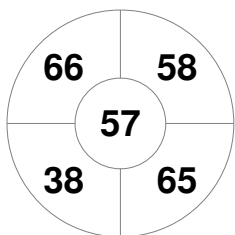

Possession %

ENG