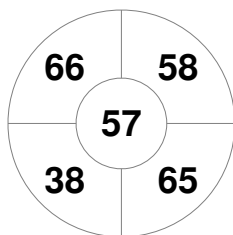

Possession %

ENG