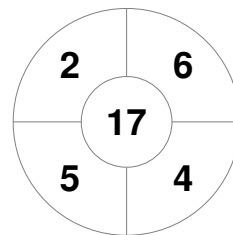

Match Statistics

Match #	Date	Time	Pool / Class	Pitch
16	28 Aug 2015	19:30	Semi Final Match	Queen Elizabeth Olympic Park

<b>England</b>	Full Time	<b>2 - 1</b>	<b>Spain</b>
	Third Period	<b>1 - 1</b>	
	Half-time	<b>1 - 0</b>	
	First Period	<b>1 - 0</b>	

Penalty Corners

ENG

ESP

Circle Entries

ENG

ESP

Shots

ENG