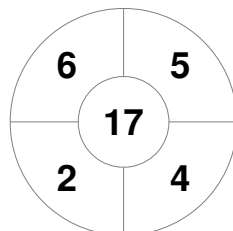

Penalty Corners

ENG

GER

Circle Entries

ENG

GER

Shots

ENG