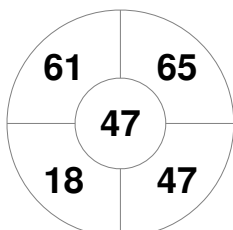

Possession %

ENG