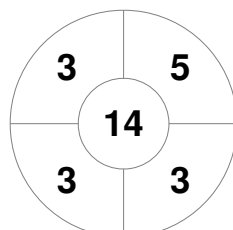

Shots on Target

ENG