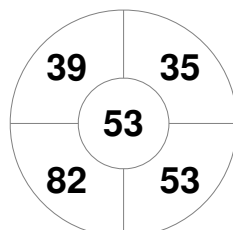

Match Statistics

Match #	Date	Time	Pool / Class	Pitch
12	26 Aug 2015	19:30	Pool B	Queen Elizabeth Olympic Park

England	Full Time	4 - 1	Germany
	Third Period	3 - 1	
	Half-time	2 - 0	
	First Period	2 - 0	

Penalty Corners

ENG

GER

Circle Entries

ENG

GER

Shots

ENG

GER

Shots on Target

ENG

GER

Possession %

ENG

GER