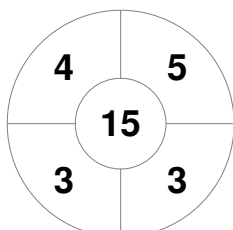

Penalty Corners

ENG

GER

Circle Entries

ENG

GER

Shots

ENG