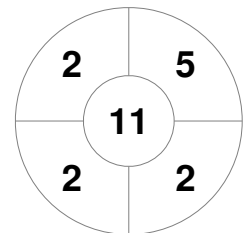

Penalty Corners

GER

ENG

Circle Entries

GER

ENG

Shots

GER