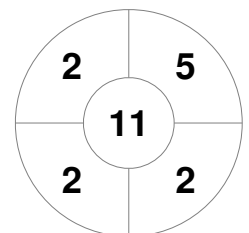

Penalty Corners

GER

ENG

Circle Entries

GER

ENG

Shots

GER