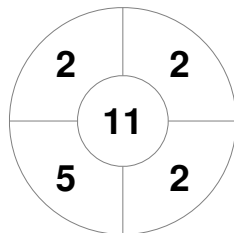

Match Statistics

Match #	Date	Time	Pool / Class	Pitch
15	01 Mar 2025	18:30	Semi Final	Pitch 1

<b>Chile</b>	Full Time	1 - 1	<b>New Zealand</b>
	Third Period	1 - 1	
	Half-time	1 - 1	
	First Period	1 - 1	
	Shootout	1 - 3	

Penalty Corners

CHI

NZL

Circle Entries

CHI

NZL

Shots

CHI