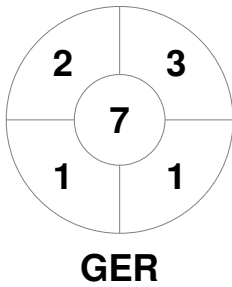

Match Statistics

Match #	Date	Time	Pool / Class	Pitch
27	08 Feb 2025	16:00	Semi Final	Pitch 1

Germany			
GK Subs			

Full Time	6 - 1
Third Period	3 - 1
Half-time	3 - 1
First Period	1 - 1

South Africa			
GK Subs	37		

Penalty Corners

Circle Entries

Shots

Shots on Target

Possession %