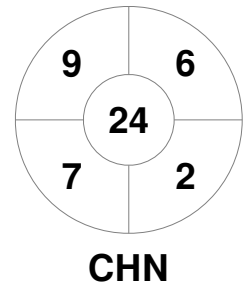

Match Statistics

Match #	Date	Time	Pool / Class	Pitch
M15	14 Sep 2024	18:00	One Pool	Pitch 1

Japan	Full Time	0 - 2	China
	Third Period	0 - 2	
	Half-time	0 - 2	
	First Period	0 - 1	

Penalty Corners

Circle Entries