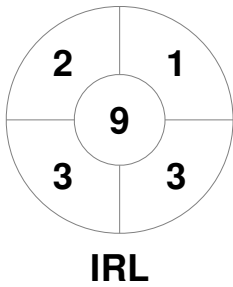

EuroHockey Indoor Championship II Women 2024

9 - 11 Feb 2024

Galway (IRL)

Match Statistics

Match #	Date	Time	Pool / Class	Pitch
15	11 Feb 2024	11:30	Pool A	Pitch 1

Ireland
GK Subs <table style="display: inline-table; border: none;"><tr><td style="border: 1px solid black; width: 20px; height: 15px;"></td><td style="border: 1px solid black; width: 20px; height: 15px;"></td></tr></table>

Full Time	5 - 1
Third Period	0 - 1
Half-time	0 - 1
First Period	0 - 0

Lithuania
GK Subs <table style="display: inline-table; border: none;"><tr><td style="border: 1px solid black; width: 20px; height: 15px;"></td><td style="border: 1px solid black; width: 20px; height: 15px;"></td></tr></table>

Penalty Corners