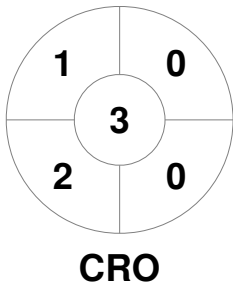

EuroHockey Indoor Championship II Women 2024

9 - 11 Feb 2024

Galway (IRL)

Match Statistics

Match #	Date	Time	Pool / Class	Pitch
11	10 Feb 2024	17:15	Pool A	Pitch 1

Croatia
GK Subs <input style="width: 20px;" type="text"/> <input style="width: 20px;" type="text"/>

Full Time	7 - 2
Third Period	6 - 2
Half-time	6 - 1
First Period	3 - 0

Portugal
GK Subs <input style="width: 20px;" type="text"/> <input style="width: 20px;" type="text"/>

Penalty Corners

Circle Entries

Shots