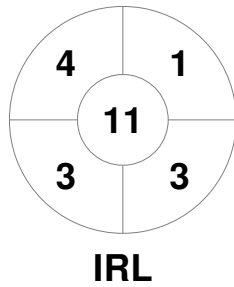

## Match Statistics

Match #	Date	Time	Pool / Class	Pitch
9	10 Feb 2024	13:00	Pool A	Pitch 1

<b>Portugal</b>			
GK Subs			

Full Time	1 - 9
Third Period	1 - 6
Half-time	1 - 3
First Period	1 - 2

<b>Ireland</b>			
GK Subs	37		

### Circle Entries