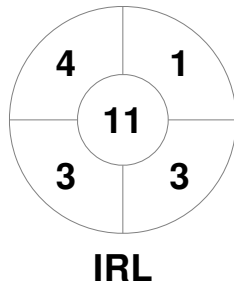

EuroHockey Indoor Championship II Women 2024

9 - 11 Feb 2024

Galway (IRL)

Match Statistics

Match #	Date	Time	Pool / Class	Pitch
9	10 Feb 2024	13:00	Pool A	Pitch 1

Portugal
GK Subs <table border="1" style="display: inline-table; width: 40px; height: 15px; vertical-align: middle;"></table>

Full Time	1 - 9
Third Period	1 - 6
Half-time	1 - 3
First Period	1 - 2

Ireland
GK Subs <table border="1" style="display: inline-table; width: 40px; height: 15px; vertical-align: middle;"></table> 37

Penalty Corners