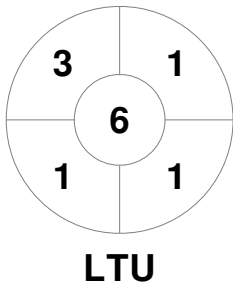

EuroHockey Indoor Championship II Women 2024

9 - 11 Feb 2024

Galway (IRL)

Match Statistics

Match #	Date	Time	Pool / Class	Pitch
8	10 Feb 2024	11:45	Pool A	Pitch 1

Lithuania
GK Subs <table style="display: inline-table; border: none;"><tr><td style="width: 20px; height: 15px; border: 1px solid black;"></td><td style="width: 20px; height: 15px; border: 1px solid black;"></td></tr></table>

Full Time	4 - 2
Third Period	4 - 2
Half-time	4 - 1
First Period	4 - 0

Croatia
GK Subs <table style="display: inline-table; border: none;"><tr><td style="width: 20px; height: 15px; border: 1px solid black;">39</td><td style="width: 20px; height: 15px; border: 1px solid black;"></td></tr></table>

Penalty Corners