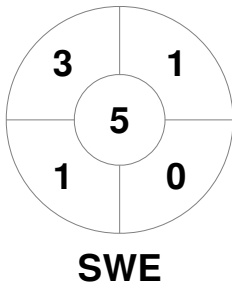

EuroHockey Indoor Championship II Women 2024

9 - 11 Feb 2024

Galway (IRL)

Match Statistics

Match #	Date	Time	Pool / Class	Pitch
5	09 Feb 2024	17:15	Pool A	Pitch 1

Sweden
GK Subs <table style="display: inline-table; border: none;"><tr><td style="width: 20px; height: 15px; border: 1px solid black;"></td><td style="width: 20px; height: 15px; border: 1px solid black;"></td><td style="width: 20px; height: 15px; border: 1px solid black;"></td></tr></table>

Full Time	5 - 0
Third Period	2 - 0
Half-time	2 - 0
First Period	1 - 0

Portugal
GK Subs <table style="display: inline-table; border: none;"><tr><td style="width: 20px; height: 15px; border: 1px solid black;"></td><td style="width: 20px; height: 15px; border: 1px solid black;"></td><td style="width: 20px; height: 15px; border: 1px solid black;"></td></tr></table>

Penalty Corners