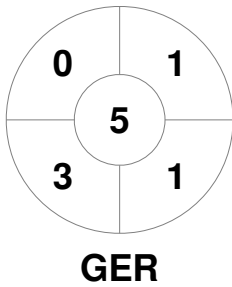

EuroHockey Indoor Championship Women 2024

8 - 11 Feb 2024

Berlin (GER)

Match Statistics

Match #	Date	Time	Pool / Class	Pitch
29	11 Feb 2024	14:00	Final	Pitch 1

Germany			
GK Subs			

Full Time	3 - 2
Third Period	1 - 1
Half-time	1 - 1
First Period	0 - 1

Poland			
GK Subs			

Penalty Corners