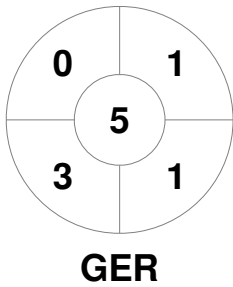

EuroHockey Indoor Championship Women 2024

8 - 11 Feb 2024

Berlin (GER)

Match Statistics

Match #	Date	Time	Pool / Class	Pitch
29	11 Feb 2024	14:00	Final	Pitch 1

Germany
GK Subs ____   ____

Full Time	3 - 2
Third Period	1 - 1
Half-time	1 - 1
First Period	0 - 1

Poland
GK Subs ____   ____

Penalty Corners