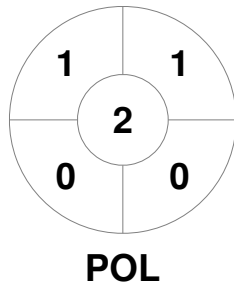

EuroHockey Indoor Championship Women 2024

8 - 11 Feb 2024

Berlin (GER)

Match Statistics

Match #	Date	Time	Pool / Class	Pitch
29	11 Feb 2024	14:00	Final	Pitch 1

Germany
GK Subs <table border="1" style="display: inline-table; width: 40px; height: 15px; vertical-align: middle;"></table>

Full Time	3 - 2
Third Period	1 - 1
Half-time	1 - 1
First Period	0 - 1

Poland
GK Subs <table border="1" style="display: inline-table; width: 40px; height: 15px; vertical-align: middle;"></table>

Penalty Corners