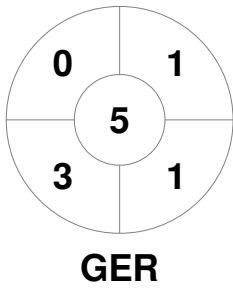

EuroHockey Indoor Championship Women 2024

8 - 11 Feb 2024

Berlin (GER)

Match Statistics

Match #	Date	Time	Pool / Class	Pitch
29	11 Feb 2024	14:00	Final	Pitch 1

Germany
GK Subs <table border="1" style="display: inline-table; width: 40px; height: 15px; vertical-align: middle;"></table>

Full Time	3 - 2
Third Period	1 - 1
Half-time	1 - 1
First Period	0 - 1

Poland
GK Subs <table border="1" style="display: inline-table; width: 40px; height: 15px; vertical-align: middle;"></table>

Penalty Corners