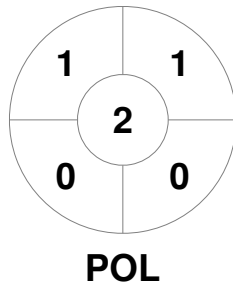

EuroHockey Indoor Championship Women 2024

8 - 11 Feb 2024

Berlin (GER)

Match Statistics

Match #	Date	Time	Pool / Class	Pitch
29	11 Feb 2024	14:00	Final	Pitch 1

Germany			
GK Subs			

Full Time	3 - 2
Third Period	1 - 1
Half-time	1 - 1
First Period	0 - 1

Poland			
GK Subs			

Penalty Corners