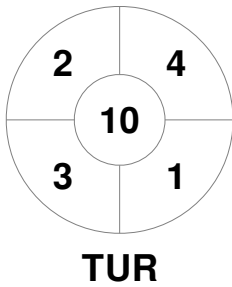

EuroHockey Indoor Championship Women 2024

8 - 11 Feb 2024

Berlin (GER)

Match Statistics

Match #	Date	Time	Pool / Class	Pitch
25	10 Feb 2024	21:25	9th/10th place	Pitch 1

Türkiye
GK Subs <input style="width: 20px;" type="text"/> <input style="width: 20px;" type="text"/>

Full Time	10 - 7
Third Period	7 - 4
Half-time	5 - 3
First Period	1 - 2

Italy
GK Subs <input style="width: 20px;" type="text"/> <input style="width: 20px;" type="text"/>

Penalty Corners

Circle Entries

Shots