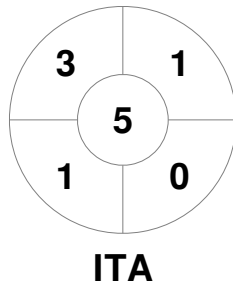

EuroHockey Indoor Championship Women 2024

8 - 11 Feb 2024

Berlin (GER)

Match Statistics

Match #	Date	Time	Pool / Class	Pitch
25	10 Feb 2024	21:25	9th/10th place	Pitch 1

Türkiye
GK Subs <input style="width: 20px;" type="text"/> <input style="width: 20px;" type="text"/>

Full Time	10 - 7
Third Period	7 - 4
Half-time	5 - 3
First Period	1 - 2

Italy
GK Subs <input style="width: 20px;" type="text"/> <input style="width: 20px;" type="text"/>

Penalty Corners

Circle Entries

Shots