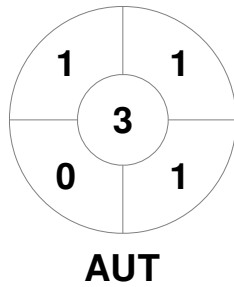

EuroHockey Indoor Championship Women 2024

8 - 11 Feb 2024

Berlin (GER)

Match Statistics

Match #	Date	Time	Pool / Class	Pitch
23	10 Feb 2024	20:00	Semifinal 1	Pitch 1

Germany
GK Subs <table style="display: inline-table; border: none;"><tr><td style="width: 20px; height: 15px; border: 1px solid black;"></td><td style="width: 20px; height: 15px; border: 1px solid black;"></td><td style="width: 20px; height: 15px; border: 1px solid black;"></td></tr></table>

Full Time	7 - 0
Third Period	7 - 0
Half-time	4 - 0
First Period	1 - 0

Austria
GK Subs <table style="display: inline-table; border: none;"><tr><td style="width: 20px; height: 15px; border: 1px solid black;"></td><td style="width: 20px; height: 15px; border: 1px solid black;"></td><td style="width: 20px; height: 15px; border: 1px solid black;"></td></tr></table>

Penalty Corners