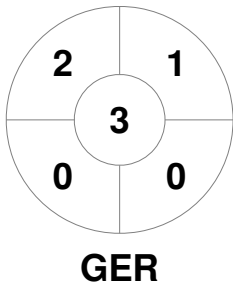

EuroHockey Indoor Championship Women 2024

8 - 11 Feb 2024

Berlin (GER)

Match Statistics

Match #	Date	Time	Pool / Class	Pitch
23	10 Feb 2024	20:00	Semifinal 1	Pitch 1

Germany
GK Subs <table style="display: inline-table; border: none;"><tr><td style="width: 20px; height: 15px; border: 1px solid black;"></td><td style="width: 20px; height: 15px; border: 1px solid black;"></td><td style="width: 20px; height: 15px; border: 1px solid black;"></td></tr></table>

Full Time	7 - 0
Third Period	7 - 0
Half-time	4 - 0
First Period	1 - 0

Austria
GK Subs <table style="display: inline-table; border: none;"><tr><td style="width: 20px; height: 15px; border: 1px solid black;"></td><td style="width: 20px; height: 15px; border: 1px solid black;"></td><td style="width: 20px; height: 15px; border: 1px solid black;"></td></tr></table>

Penalty Corners