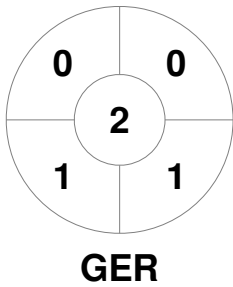

## Match Statistics

Match #	Date	Time	Pool / Class	Pitch
16	09 Feb 2024	19:45	Pool A	Pitch 1

<b>Germany</b>			
GK Subs			

Full Time	5 - 0
Third Period	5 - 0
Half-time	4 - 0
First Period	2 - 0

<b>Czechia</b>			
GK Subs			

### Circle Entries