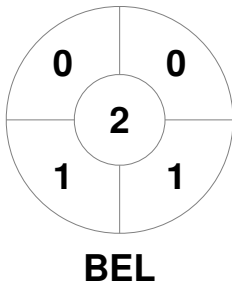

EuroHockey Indoor Championship Women 2024

8 - 11 Feb 2024

Berlin (GER)

Match Statistics

Match #	Date	Time	Pool / Class	Pitch
12	09 Feb 2024	13:45	Pool A	Pitch 1

Belgium
GK Subs <table style="display: inline-table; border: none;"><tr><td style="border: 1px solid black; width: 20px; height: 15px;"></td><td style="border: 1px solid black; width: 20px; height: 15px;"></td></tr></table>

Full Time	2 - 2
Third Period	2 - 2
Half-time	1 - 2
First Period	1 - 0

Czechia
GK Subs <table style="display: inline-table; border: none;"><tr><td style="border: 1px solid black; width: 20px; height: 15px;"></td><td style="border: 1px solid black; width: 20px; height: 15px;"></td></tr></table>

Penalty Corners