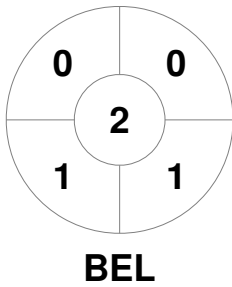

EuroHockey Indoor Championship Women 2024

8 - 11 Feb 2024

Berlin (GER)

Match Statistics

Match #	Date	Time	Pool / Class	Pitch
12	09 Feb 2024	13:45	Pool A	Pitch 1

Belgium
GK Subs <input style="width: 20px;" type="text"/> <input style="width: 20px;" type="text"/>

Full Time	2 - 2
Third Period	2 - 2
Half-time	1 - 2
First Period	1 - 0

Czechia
GK Subs <input style="width: 20px;" type="text"/> <input style="width: 20px;" type="text"/>

Penalty Corners

Circle Entries

Shots