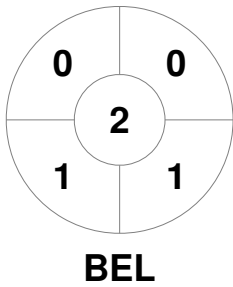

EuroHockey Indoor Championship Women 2024

8 - 11 Feb 2024

Berlin (GER)

Match Statistics

Match #	Date	Time	Pool / Class	Pitch
12	09 Feb 2024	13:45	Pool A	Pitch 1

Belgium
GK Subs <table style="display: inline-table; border: none;"><tr><td style="width: 20px; height: 15px; border: 1px solid black;"></td><td style="width: 20px; height: 15px; border: 1px solid black;"></td></tr></table>

Full Time	2 - 2
Third Period	2 - 2
Half-time	1 - 2
First Period	1 - 0

Czechia
GK Subs <table style="display: inline-table; border: none;"><tr><td style="width: 20px; height: 15px; border: 1px solid black;"></td><td style="width: 20px; height: 15px; border: 1px solid black;"></td></tr></table>

Penalty Corners