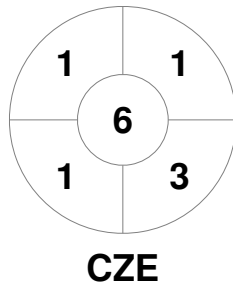

EuroHockey Indoor Championship Women 2024

8 - 11 Feb 2024

Berlin (GER)

Match Statistics

Match #	Date	Time	Pool / Class	Pitch
12	09 Feb 2024	13:45	Pool A	Pitch 1

Belgium
GK Subs <table style="display: inline-table; border: none;"><tr><td style="border: 1px solid black; width: 20px; height: 15px;"></td><td style="border: 1px solid black; width: 20px; height: 15px;"></td></tr></table>

Full Time	2 - 2
Third Period	2 - 2
Half-time	1 - 2
First Period	1 - 0

Czechia
GK Subs <table style="display: inline-table; border: none;"><tr><td style="border: 1px solid black; width: 20px; height: 15px;"></td><td style="border: 1px solid black; width: 20px; height: 15px;"></td></tr></table>

Penalty Corners