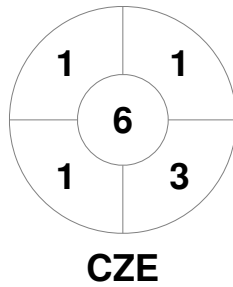

EuroHockey Indoor Championship Women 2024

8 - 11 Feb 2024

Berlin (GER)

Match Statistics

Match #	Date	Time	Pool / Class	Pitch
12	09 Feb 2024	13:45	Pool A	Pitch 1

Belgium
GK Subs <input style="width: 20px;" type="text"/> <input style="width: 20px;" type="text"/>

Full Time	2 - 2
Third Period	2 - 2
Half-time	1 - 2
First Period	1 - 0

Czechia
GK Subs <input style="width: 20px;" type="text"/> <input style="width: 20px;" type="text"/>

Penalty Corners

Circle Entries

Shots