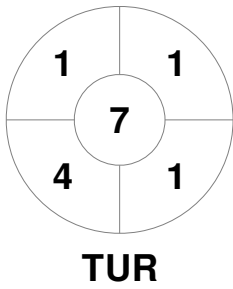

EuroHockey Indoor Championship Women 2024

8 - 11 Feb 2024

Berlin (GER)

Match Statistics

Match #	Date	Time	Pool / Class	Pitch
11	09 Feb 2024	12:30	Pool A	Pitch 1

Türkiye	
GK Subs	36

Full Time	5 - 8
Third Period	4 - 4
Half-time	3 - 4
First Period	1 - 2

Spain	
GK Subs	40

Penalty Corners

Circle Entries

Shots

Shots on Target

Possession %

Technical Delegate: LISKAUSKIENE Jolanta (LTU)