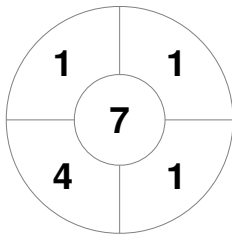

EuroHockey Indoor Championship Women 2024

8 - 11 Feb 2024

Berlin (GER)

Match Statistics

Match #	Date	Time	Pool / Class	Pitch
11	09 Feb 2024	12:30	Pool A	Pitch 1

Türkiye	
GK Subs	36

Full Time	5 - 8
Third Period	4 - 4
Half-time	3 - 4
First Period	1 - 2

Spain	
GK Subs	40

Penalty Corners

TUR

ESP

Circle Entries

TUR

ESP

Shots