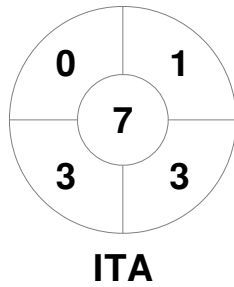

## Match Statistics

Match #	Date	Time	Pool / Class	Pitch
9	09 Feb 2024	10:00	Pool B	Pitch 1

<b>Switzerland</b>			
GK Subs			

Full Time	6 - 0
Third Period	3 - 0
Half-time	3 - 0
First Period	2 - 0

<b>Italy</b>			
GK Subs	31	37	

### Circle Entries